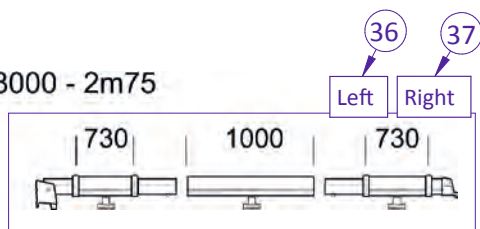

6802/6502/6002/  
6200 - 2m50

5500/5800/5002/  
5003 - 2m50

6900 - 2m75

8000 - 2m75

9200 - 3m00

Pos.	Artikel-Nr. THULE	Bezeichnung	Artikel-Nr. CAMPING-PROFI
1	1500601178	BUCKLE 16MM WHITE - 5 PCS	9910979
2	1500600119	WINDOW TUBE ASSY	9910708
3	1500601169	TENT PEG HALF ROUND - 10 PCS	9910733
4	1500601171	GROUNDSHEET PEG - 10 PCS	9910735
5	1500601167	MULTI POSITION RUBBER 20CM - 5 PCS	9910732
6	1500602154	ELASTIC BAND 8 CM - 5 PCS	9912395
7	1500601182	NUT KNOB M6 GREY SAFARI RESIDENCE - 3 PCS	9912396
8	1500601181	COVER CLAMP PROFILE 2L+2R	9912397
9	1500602155	END PIECE TENSION RAFTER CLAMP	9912085
10	1500601161	CURTAIN HOLDER - 12 PCS	9910727
11	1500602029	CONNECTING PROF. FRONT & SIDE PANEL - 1 M	9910111
12	1500600139	CLOSING PROFILE MAST L = 1140 MM	9912398
13	1500600138	SUPPORT PROFILE SAFARI RESIDENCE	9912399
14	1500602775	FOOT PIECE MAST SAFARI RESIDENCE 13 2PCS	9912400
15	1500601400	FIXATION SYSTEM MAST RESIDENCE	9912401
16	1500601189	END PIECE MAST SAFARI RESIDENCE 8000	9912402
17	1500601179	END PIECE MAST SAFARI RESIDENCE	9912403
18	1500601187	MAST HOLDER SAFARI RESIDENCE S6+8000	9912404
19	1500601682	POSIT. PIECE + TR HOLDER 5003	9911930
20	1500601180	POSIT. BLOCK + TENSION RAFTER HOUSING S5	9912405
21	1500601188	POSIT. BLOCK + TENSION RAFTER HOUSING 8000	9912406
22	1500601184	POSIT. + TENSION RAFTER HOUSING S6	9912407
23	1500602156	INSERT LR 4900	9912408
24	1500601683	INSERT LR 5003 + END PIECE TR CLAMP	9911963
25	1500601183	END PIECE TR CLAMP + INSERT SR S5	9912409
26	1500601186	END PIECE TR CLAMP + INSERT SR 8000	9912410