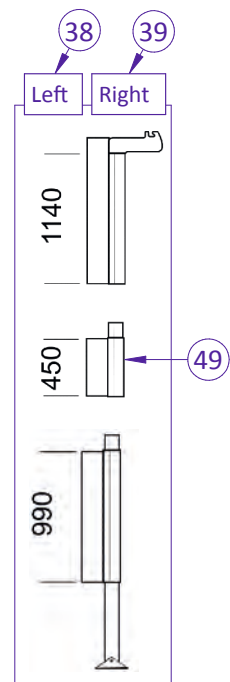

6802/6502/6002/  
6200 - 2m50

5500/5800/5002/  
5003 - 2m50

6900 - 2m75

8000 - 2m75

9200 - 3m00

Pos.	Artikel-Nr. THULE	Bezeichnung	Artikel-Nr. CAMPING-PROFI
1	1500601178	BUCKLE 16MM WHITE - 5 PCS	9910979
2	1500600119	WINDOW TUBE ASSY	9910708
3	1500601169	TENT PEG HALF ROUND - 10 PCS	9910733
4	1500601171	GROUNDSHEET PEG - 10 PCS	9910735
5	1500601167	MULTI POSITION RUBBER 20CM - 5 PCS	9910732
6	1500602154	ELASTIC BAND 8 CM - 5 PCS	9912395
7	1500601182	NUT KNOB M6 GREY SAFARI RESIDENCE - 3 PCS	9912396
8	1500601181	COVER CLAMP PROFILE 2L+2R	9912397
9	1500602155	END PIECE TENSION RAFTER CLAMP	9912085
10	1500601161	CURTAIN HOLDER - 12 PCS	9910727
11	1500602029	CONNECTING PROF. FRONT & SIDE PANEL - 1 M	9910111
12	1500600139	CLOSING PROFILE MAST L = 1140 MM	9912398
13	1500600138	SUPPORT PROFILE SAFARI RESIDENCE	9912399
14	1500602775	FOOT PIECE MAST SAFARI RESIDENCE 13 2PCS	9912400
15	1500601400	FIXATION SYSTEM MAST RESIDENCE	9912401
16	1500601189	END PIECE MAST SAFARI RESIDENCE 8000	9912402
17	1500601179	END PIECE MAST SAFARI RESIDENCE	9912403
18	1500601187	MAST HOLDER SAFARI RESIDENCE S6+8000	9912404
19	1500601682	POSIT. PIECE + TR HOLDER 5003	9911930
20	1500601180	POSIT. BLOCK + TENSION RAFTER HOUSING S5	9912405
21	1500601188	POSIT. BLOCK + TENSION RAFTER HOUSING 8000	9912406
22	1500601184	POSIT. + TENSION RAFTER HOUSING S6	9912407
23	1500602156	INSERT LR 4900	9912408
24	1500601683	INSERT LR 5003 + END PIECE TR CLAMP	9911963
25	1500601183	END PIECE TR CLAMP + INSERT SR S5	9912409
26	1500601186	END PIECE TR CLAMP + INSERT SR 8000	9912410