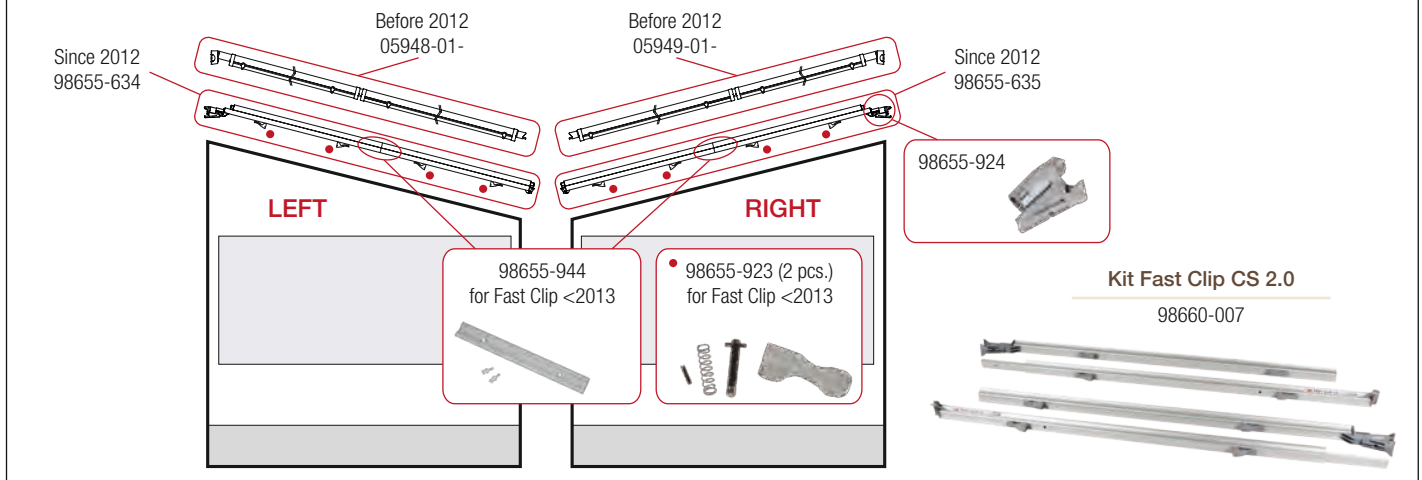

FIAMMA PRIVACY ROOM CS Light

Privacy Room CS Light Code	Description	Front Panel (F)	Front Panel (E) 50 cm	Front Panel (E) 100 cm	Front Panel (E) 140 cm	Side Panel Right (R)	Side Panel Left (L)	Door (D)
05815-01-	Privacy Room CS LIGHT 255	98655-779						
05815-02-	Privacy Room CS LIGHT 280	98655-780						
05815-03-	Privacy Room CS LIGHT 310	98655-781						
05815-04-	Privacy Room CS LIGHT 360	98655-782	06683-01-	06683A01-	06683B01-	98655-786	98655-785	98655-778
05815-05-	Privacy Room CS LIGHT 410	98655-783						
05815-06-	Privacy Room CS LIGHT 440	98655-784						
05815A01-	Privacy Room CS LIGHT 250 Van	98660-011				98660-013	98660-014	98660-015
05815A02-	Privacy Room CS LIGHT 270 Van	98660-012						

Side W / Side W Pro / Sun View Side

Clip System Adapter