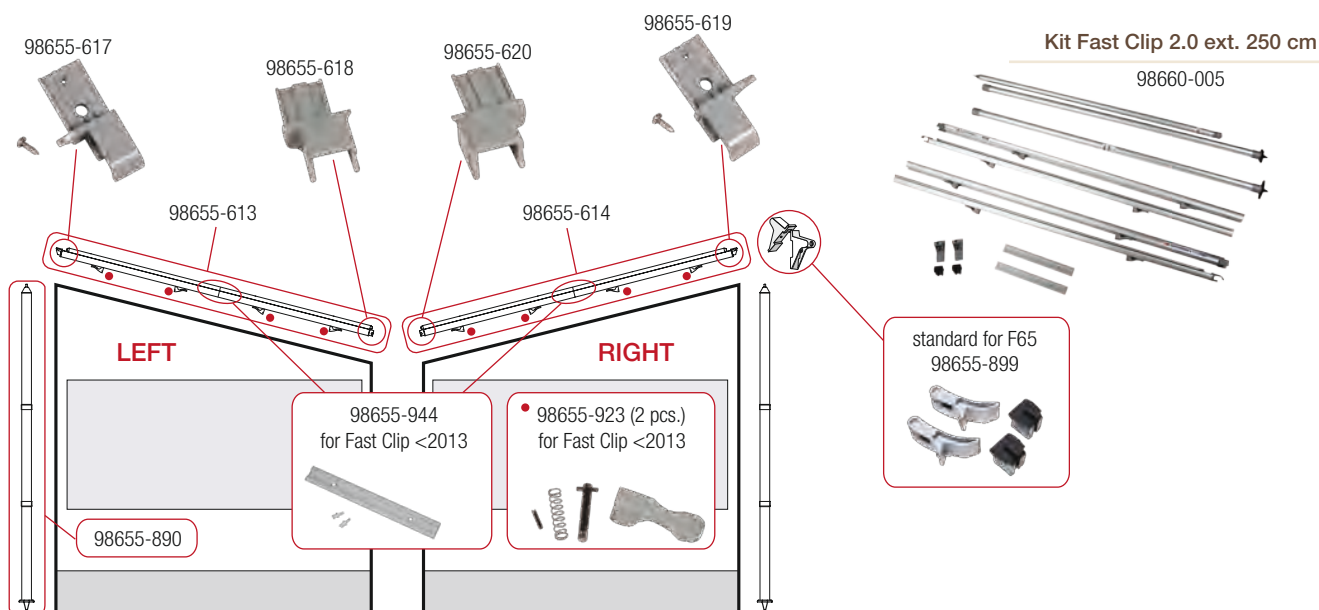

Artikel-Nr. FIAMMA	Bezeichnung	Artikel-Nr. CAMPING-PROFI
98655-801	Rechte Seitenwand Privacy Room 300 Van	9913098
98655-802	Tür Privacy Room/ZIP Van	9913099
98655-803	Frontwand 450 Privacy Room/ZIP	9913100
98655-804	Linke Seitenwand Privacy Room Medium	17187
98655-805	Rechte Seitenwand Privacy Room Medium	9913101
98655-806	Linke Seitenwand Privacy Room Large	9913102
98655-807	Rechte Seitenwand Privacy Room Large	9913103
98655-808	Frontwand 500 Privacy Room Large	9913104
98655-809	Frontwand 550 Privacy Room Large	9913105
98655-822	Frontwand 260 Privacy Room VW T5	9913106
98655-823	Frontwand 400 Privacy Room XL	9913107
98655-824	Frontwand 450 Privacy Room XL	9913108
98655-825	Frontwand 500 Privacy Room XL	9913109
98655-826	Frontwand 550 Privacy Room XL	9913110
98655-828	Linke Seitenwand Privacy Room XL	9913111
98655-829	Rechte Seitenwand Privacy Room XL	9913112
98655-830	Tür für Privacy Room XL	9913113
98655-831	Frontwand 290 P.R. F65 Ducato <06/06	9913114
98655-832	Frontwand 320 P.R. F65 Ducato >06/06	9913115
98655-833	Frontwand 340 P.R. F65 Ducato <06/06	9913116
98655-834	Frontwand 370 P.R. F65 Ducato >06/06	9913117
98655-835	Frontwand 400 P.R. F65 Ducato/Kreos	9913118
98655-836	L. Seitenwand P.R. 290 F65 Duc. <06/06	9913119
98655-837	R. Seitenwand P.R. 290 F65 Duc. <06/06	9913120
98655-838	Tür für P.R. F65 Ducato/Kreos	9913121

Artikel-Nr. FIAMMA	Bezeichnung	Artikel-Nr. CAMPING-PROFI
98655-839	L. Seitenwand P.R. 320/340/370 F65 Duc.	9913122
98655-840	R. Seitenwand P.R. 320/340/370 F65 Duc.	9913123
98655-841	L. Seitenwand P.R. 400 F65 Ducato/Kreos	9913124
98655-842	R. Seitenwand P.R. F65 Ducato Kreos	9913125
98655-843	L. Seitenwand P.R. F65 MB Sprinter	9913126
98655-844	R.seitenwand P.R. F65 MB Sprinter	9913127
98655-846	Tür für Privacy Room F65 Ducato	9913128
98655-876	Kit Front P.R. 400 F65 Ducato-MB Sprinter	9913129
98655-890	Kit vertik. Rafter mit Feder Privacy Room	9912616
98655-891	Vertik. Rafter mit Feder Privacy Room Van	9912424
98655-892	Vertik. Rafter mit Feder Privacy Room XL	9913130
98655-897	Befestigung Fast Clip/Rapid Set F45Ti/S	16888
98655-898	Befest. Kit Fast Clip/Rapid Set F45TiL/L	9911521
98655-899	Befestigungskit Fast Clip F65/F65S	9911563
98655-900	Befestigung Fast Clip F45Ti 2,5/3 m	9913131
98655-945	Kit Fast Clip/Clip Syst. S Privacy O	9913132
98655-923	Kit Hebel Fast Clip (2 St)	9916221
98655-943	Reissverschluss 8 mm 195 cm	9914085
98655-944	L. und r. Verbindung Fast Clip/C. Syst	9916222
98655-945	Ersatzfrontwand 200 cm Privacy Room F45	9916223
98655A482	Curtains Kit Ocean (2 St)	17684
98660-004	Kit Fast Clip 2.0 Ext.200	9916224
98660-005	Kit Fast Clip 2.0 Ext.250	9911564
98660-016	Kit S. Right P.R. F65/S H:245-280	9916225
98660-017	Kit S. Left P.R. F65/S H:245-280	9916226