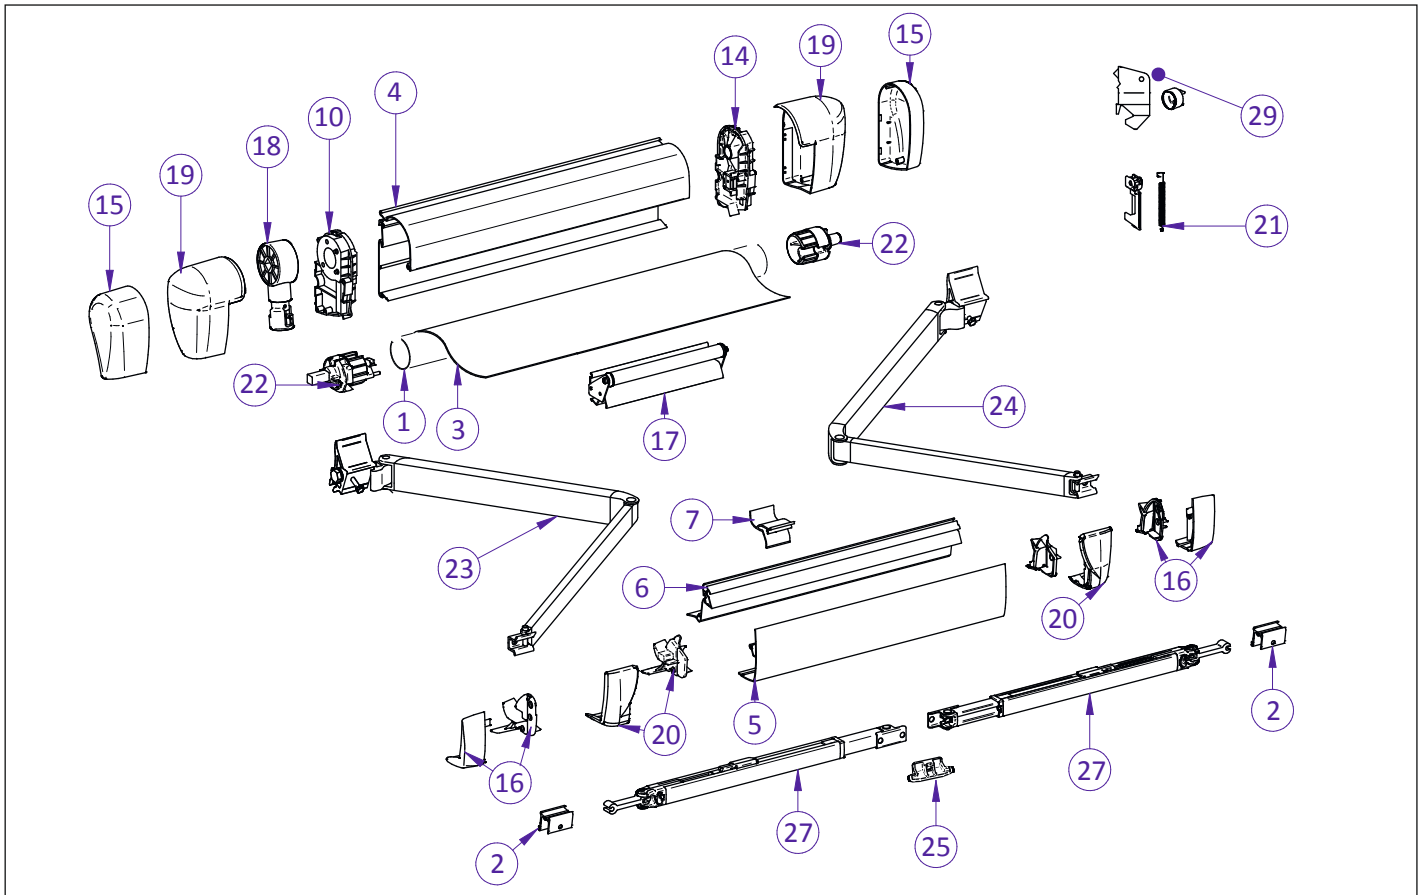

THULE® SWEDEN Omnistor 5002

Pos.	Artikel-Nr. THULE	Bezeichnung	Artikel-Nr. CAMPING-PROFI
1	1500601790	ROLLER TUBE 48 5002/5003 - 1.9 M	9910100
	1500601791	ROLLER TUBE 48 5002/5003 - 2.3 M	9910101
	1500601792	ROLLER TUBE 48 5002/5003 - 2.6 M	9910102
	1500601793	ROLLER TUBE 48 5002/5003 - 3.0 M	9910103
	1500601794	ROLLER TUBE 48 5002/5003 - 3.5 M	9910104
	1500601803	ROLLER TUBE 48 5002 - 4.0 M	9910105
	1500601835	ROLLER TUBE 48 5002/OTD - 1.4 M	9910753
2	1500601602	LH+RH CONN SUPPORT ARM 5002/5003	9911782
3	1500600769	FABRIC 1.40 M OTD 03	9910755
	1500600770	FABRIC 1.40 M OTD 04	9910756
	1500600776	FABRIC 1.90 M 5002 03	9910760
	1500600777	FABRIC 1.90 M 5002 04	9910761
	1500600783	FABRIC 2.30 M 5002 03	9910765
	1500600784	FABRIC 2.30 M 5002 04	9910766
	1500600790	FABRIC 2.60 M 5002 03	9910770
	1500600791	FABRIC 2.60 M 5002 04	9910771
	1500600798	FABRIC 3.00 M 5002 03	9910775
	1500600799	FABRIC 3.00 M 5002 04	9910776
	1500600809	FABRIC 3.50 M 5002 03	9910780
	1500600810	FABRIC 3.50 M 5002 04	9910781
	1500600820	FABRIC 4.00 M 5002 03	9910785
	1500600821	FABRIC 4.00 M 5002 04	9910786
4	1500601836	MAIN HOUSING 5002 1.40 M	9910790
	1500601837	MAIN HOUSING 5002 1.90 M	9910130
	1500601838	MAIN HOUSING 5002 2.30 M	9910131
	1500601839	MAIN HOUSING 5002 2.60 M	9910132
	1500600831	MAIN HOUSING 5002 3.00 M	9910133
	1500600832	MAIN HOUSING 5002 3.50 M	9910134
	1500600833	MAIN HOUSING 5002 4.00 M	9910135
	1500601750	MAIN HOUSING 5002 3.00 M ANO	9910793
	1500601471	MAIN HOUSING 5002 3.50 M ANO	9910795
	1500600835	MAIN HOUSING 5002 4.00 M ANO	9910797
	1500601840	MAIN HOUSING 5002/12V 2.60 M	9910791
	1500601841	MAIN HOUSING 5002/12V 3.00 M	9910792
	1500601842	MAIN HOUSING 5002/12V 3.50 M	9910794
	1500600834	MAIN HOUSING 5002/12V 4.00 M	9910796
5	1500601849	LEAD RAIL OTD 1.40 M	9910804
	1500601843	COVER LEAD PROFILE 5002 1.90 M	9910136
	1500600836	COVER LEAD PROFILE 5002 2.30 M	9910137
	1500600837	COVER LEAD PROFILE 5002 2.60 M	9910138
	1500600838	COVER LEAD PROFILE 5002 3.00 M	9910139
	1500600840	COVER LEAD PROFILE 5002 3.50 M	9910140
	1500600842	COVER LEAD PROFILE 5002 4.00 M	9910141
	1500600839	COVER LEAD PROFILE 5002 3.00 M ANO	9910798
	1500600841	COVER LEAD PROFILE 5002 3.50 M ANO	9910799
	1500600843	COVER LEAD PROFILE 5002 4.00 M ANO	9910800
6	1500601844	INS.LEAD PROF. 5002 1.90 M	9910143