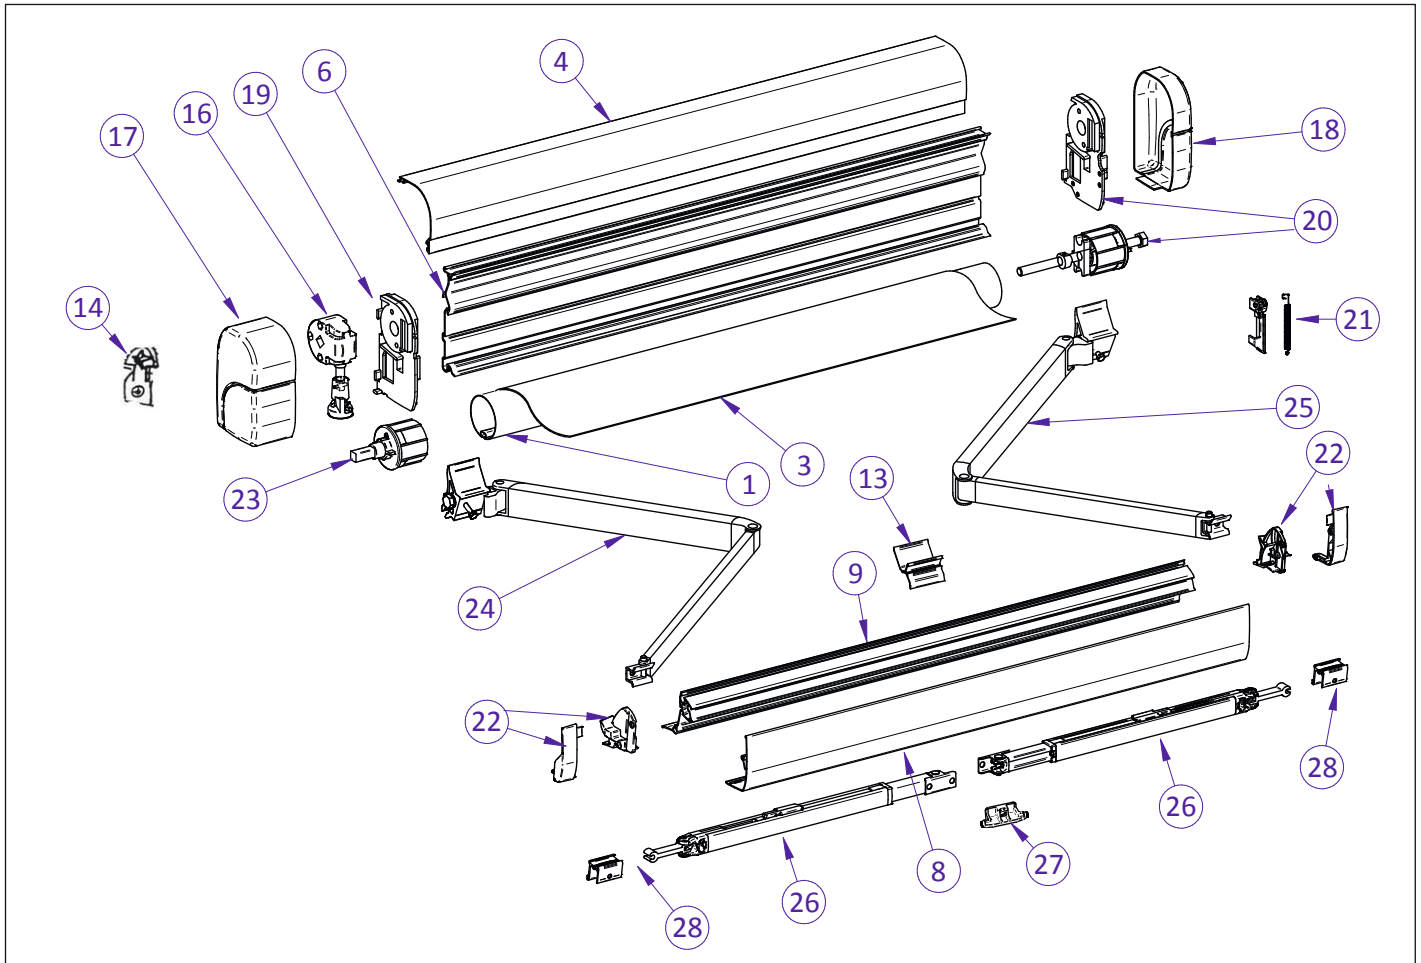

THULE® Omnistor 5500/5800

Pos.	Artikel-Nr. THULE	Bezeichnung	Artikel-Nr. CAMPING-PROFI
	1500600334	COVER HOUSING 5500 4.00M	9910252
	1500600336	COVER HOUSING 5500 4.50M	9910253
	1500600338	COVER HOUSING 5500 5.00M	9910254
	1500600339	COVER HOUSING 5500 5.50M	9910255
	1500600340	COVER HOUSING 5500 6.00M	9910256
	1500600335	COVER HOUSING 5500 4.00M ANO	9910371
	1500600337	COVER HOUSING 5500 4.50M ANO	9910373
	1500601734	COVER HOUSING 5500 5.00M ANO	9910375
	1500601861	COVER HOUSING 5500 5.50M ANO	9910377
	1500600341	COVER HOUSING 5500 6.00M ANO	9910379
	1500601858	COVER HOUSING 5500 12V 3.00M	9910369
	1500600332	COVER HOUSING 5500 12V 3.50M	9910370
	1500601859	COVER HOUSING 5500 12V 4.00M	9910372
	1500601458	COVER HOUSING 5500 12V 4.50M	9910374
	1500601860	COVER HOUSING 5500 12V 5.00M	9910376
	1500601543	COVER HOUSING 5500 12V 5.50M	9910378
	1500600342	COVER HOUSING 5500 12V 6.00M	9910380
5	1500601248	LH+RH CONN. LEAD RAIL 5002	9910060
6	1500601862	BACK HOUSING 5500 3.00M	9910257
	1500601864	BACK HOUSING 5500 3,50M	9910258
	1500601538	BACK HOUSING 5500 4.00M	9910259
	1500600343	BACK HOUSING 5500 4.50M	9910260
	1500600344	BACK HOUSING 5500 5.00M	9910261
	1500601540	BACK HOUSING 5500 5.50M	9910262
	1500601531	BACK HOUSING 5500 6.00M	9910263
	1500601863	BACK HOUSING 5500 12V 3.00M	9910381
	1500601865	BACK HOUSING 5500 12V 3,50M	9910382
	1500601866	BACK HOUSING 5500 12V 4.00M	9910383
	1500601867	BACK HOUSING 5500 12V 4,50M	9910384
	1500601868	BACK HOUSING 5500 12V 5.00M	9910385
	1500601869	BACK HOUSING 5500 12V 5,50M	9910386
	1500600345	BACK HOUSING 5500 12V 6.00M	9910387
8	1500600348	OUTSIDE LEAD RAIL 3.00M	9910388
	1500600350	OUTSIDE LEAD RAIL 3.50M	9910389
	1500600353	OUTSIDE LEAD RAIL 4.00M	9910390
	1500600356	OUTSIDE LEAD RAIL 4.50M	9910392
	1500600359	OUTSIDE LEAD RAIL 5.00M	9910394
	1500600362	OUTSIDE LEAD RAIL 5.50M	9910396
	1500600365	OUTSIDE LEAD RAIL 6.00M	9910398
	1500600354	OUTSIDE LEAD RAIL 4.00M ANO	9910391
	1500600357	OUTSIDE LEAD RAIL 4.50M ANO	9910393
	1500600360	OUTSIDE LEAD RAIL 5.00M ANO	9910395
	1500600363	OUTSIDE LEAD RAIL 5.50M ANO	9910397