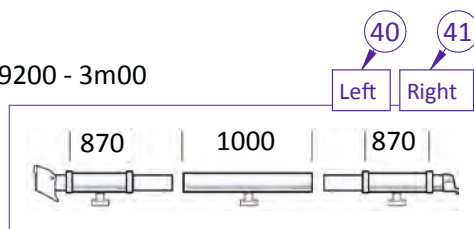

6802/6502/6002/  
6200 - 2m50

5500/5800/5002/  
5003 - 2m50

6900 - 2m75

8000 - 2m75

9200 - 3m00

Pos.	Artikel-Nr. THULE	Bezeichnung	Artikel-Nr. CAMPING-PROFI
1	1500601178	BUCKLE 16MM WHITE - 5 PCS	9910979
2	1500600119	WINDOW TUBE ASSY	9910708
3	1500601169	TENT PEG HALF ROUND - 10 PCS	9910733
4	1500601171	GROUNDSHEET PEG - 10 PCS	9910735
5	1500601167	MULTI POSITION RUBBER 20CM - 5 PCS	9910732
6	1500602154	ELASTIC BAND 8 CM - 5 PCS	9912395
7	1500601182	NUT KNOB M6 GREY SAFARI RESIDENCE - 3 PCS	9912396
8	1500601181	COVER CLAMP PROFILE 2L+2R	9912397
9	1500602155	END PIECE TENSION RAFTER CLAMP	9912085
10	1500601161	CURTAIN HOLDER - 12 PCS	9910727
11	1500602029	CONNECTING PROF. FRONT & SIDE PANEL - 1 M	9910111
12	1500600139	CLOSING PROFILE MAST L = 1140 MM	9912398
13	1500600138	SUPPORT PROFILE SAFARI RESIDENCE	9912399
14	1500602775	FOOT PIECE MAST SAFARI RESIDENCE 13 2PCS	9912400
15	1500601400	FIXATION SYSTEM MAST RESIDENCE	9912401
16	1500601189	END PIECE MAST SAFARI RESIDENCE 8000	9912402
17	1500601179	END PIECE MAST SAFARI RESIDENCE	9912403
18	1500601187	MAST HOLDER SAFARI RESIDENCE S6+8000	9912404
19	1500601682	POSIT. PIECE + TR HOLDER 5003	9911930
20	1500601180	POSIT. BLOCK + TENSION RAFTER HOUSING S5	9912405
21	1500601188	POSIT. BLOCK + TENSION RAFTER HOUSING 8000	9912406
22	1500601184	POSIT. + TENSION RAFTER HOUSING S6	9912407
23	1500602156	INSERT LR 4900	9912408
24	1500601683	INSERT LR 5003 + END PIECE TR CLAMP	9911963
25	1500601183	END PIECE TR CLAMP + INSERT SR S5	9912409
26	1500601186	END PIECE TR CLAMP + INSERT SR 8000	9912410