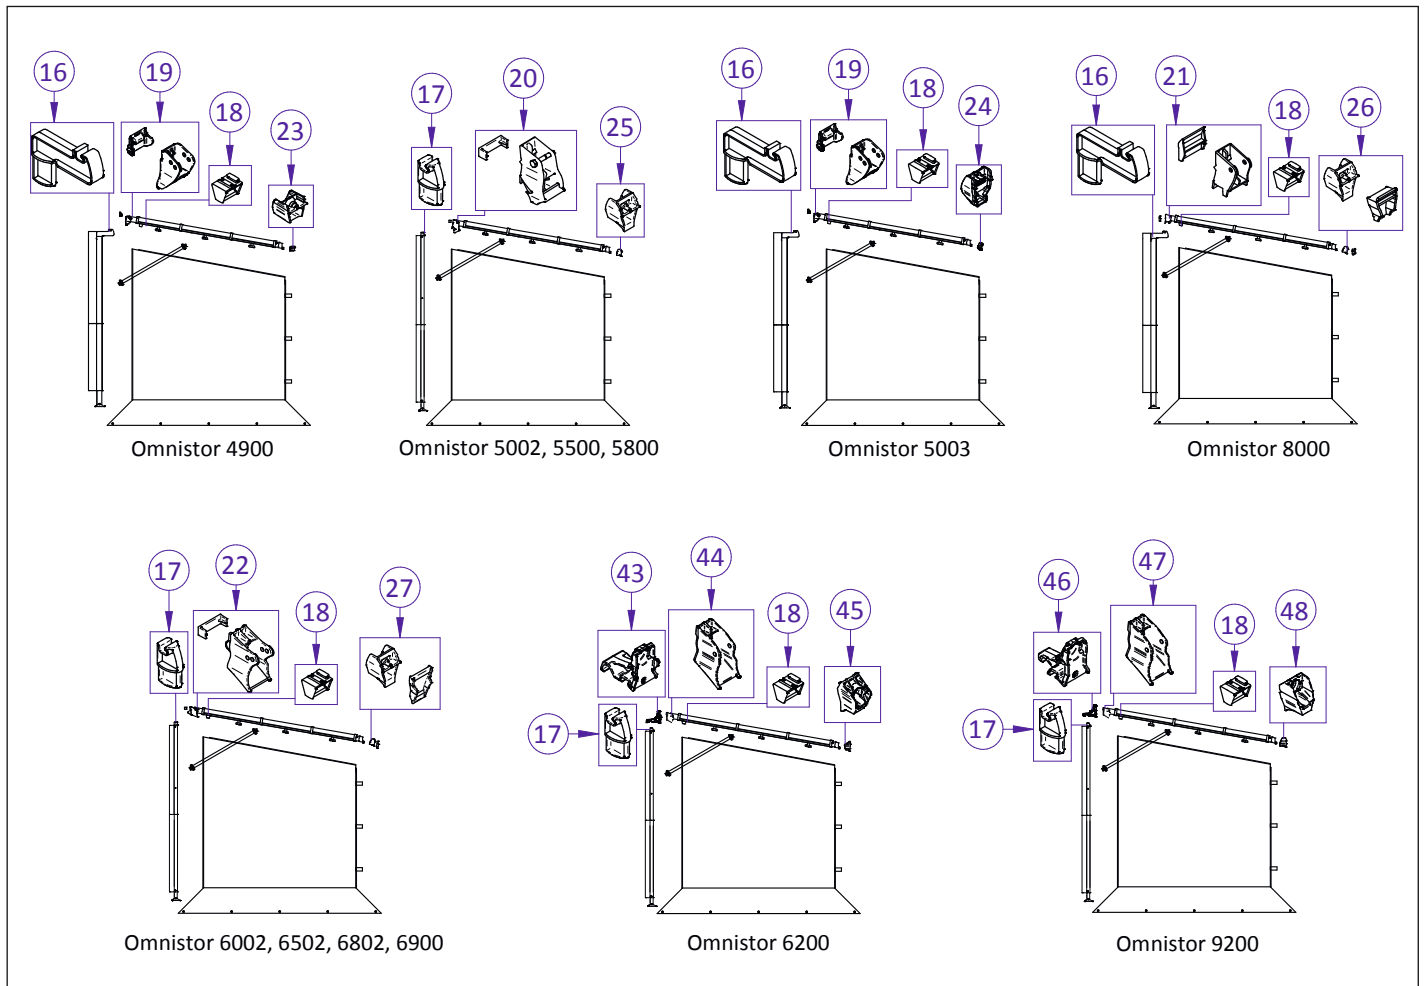

6802/6502/6002/  
6200 - 2m50

5500/5800/5002/  
5003 - 2m50

6900 - 2m75

8000 - 2m75

9200 - 3m00

Pos.	Artikel-Nr. THULE	Bezeichnung	Artikel-Nr. CAMPING-PROFI
1	1500601178	BUCKLE 16MM WHITE - 5 PCS	9910979
2	1500600119	WINDOW TUBE ASSY	9910708
3	1500601169	TENT PEG HALF ROUND - 10 PCS	9910733
4	1500601171	GROUNDSHEET PEG - 10 PCS	9910735
5	1500601167	MULTI POSITION RUBBER 20CM - 5 PCS	9910732
6	1500602154	ELASTIC BAND 8 CM - 5 PCS	9912395
7	1500601182	NUT KNOB M6 GREY SAFARI RESIDENCE - 3 PCS	9912396
8	1500601181	COVER CLAMP PROFILE 2L+2R	9912397
9	1500602155	END PIECE TENSION RAFTER CLAMP	9912085
10	1500601161	CURTAIN HOLDER - 12 PCS	9910727
11	1500602029	CONNECTING PROF. FRONT & SIDE PANEL - 1 M	9910111
12	1500600139	CLOSING PROFILE MAST L = 1140 MM	9912398
13	1500600138	SUPPORT PROFILE SAFARI RESIDENCE	9912399
14	1500602775	FOOT PIECE MAST SAFARI RESIDENCE 13 2PCS	9912400
15	1500601400	FIXATION SYSTEM MAST RESIDENCE	9912401
16	1500601189	END PIECE MAST SAFARI RESIDENCE 8000	9912402
17	1500601179	END PIECE MAST SAFARI RESIDENCE	9912403
18	1500601187	MAST HOLDER SAFARI RESIDENCE S6+8000	9912404
19	1500601682	POSIT. PIECE + TR HOLDER 5003	9911930
20	1500601180	POSIT. BLOCK + TENSION RAFTER HOUSING S5	9912405
21	1500601188	POSIT. BLOCK + TENSION RAFTER HOUSING 8000	9912406
22	1500601184	POSIT. + TENSION RAFTER HOUSING S6	9912407
23	1500602156	INSERT LR 4900	9912408
24	1500601683	INSERT LR 5003 + END PIECE TR CLAMP	9911963
25	1500601183	END PIECE TR CLAMP + INSERT SR S5	9912409
26	1500601186	END PIECE TR CLAMP + INSERT SR 8000	9912410