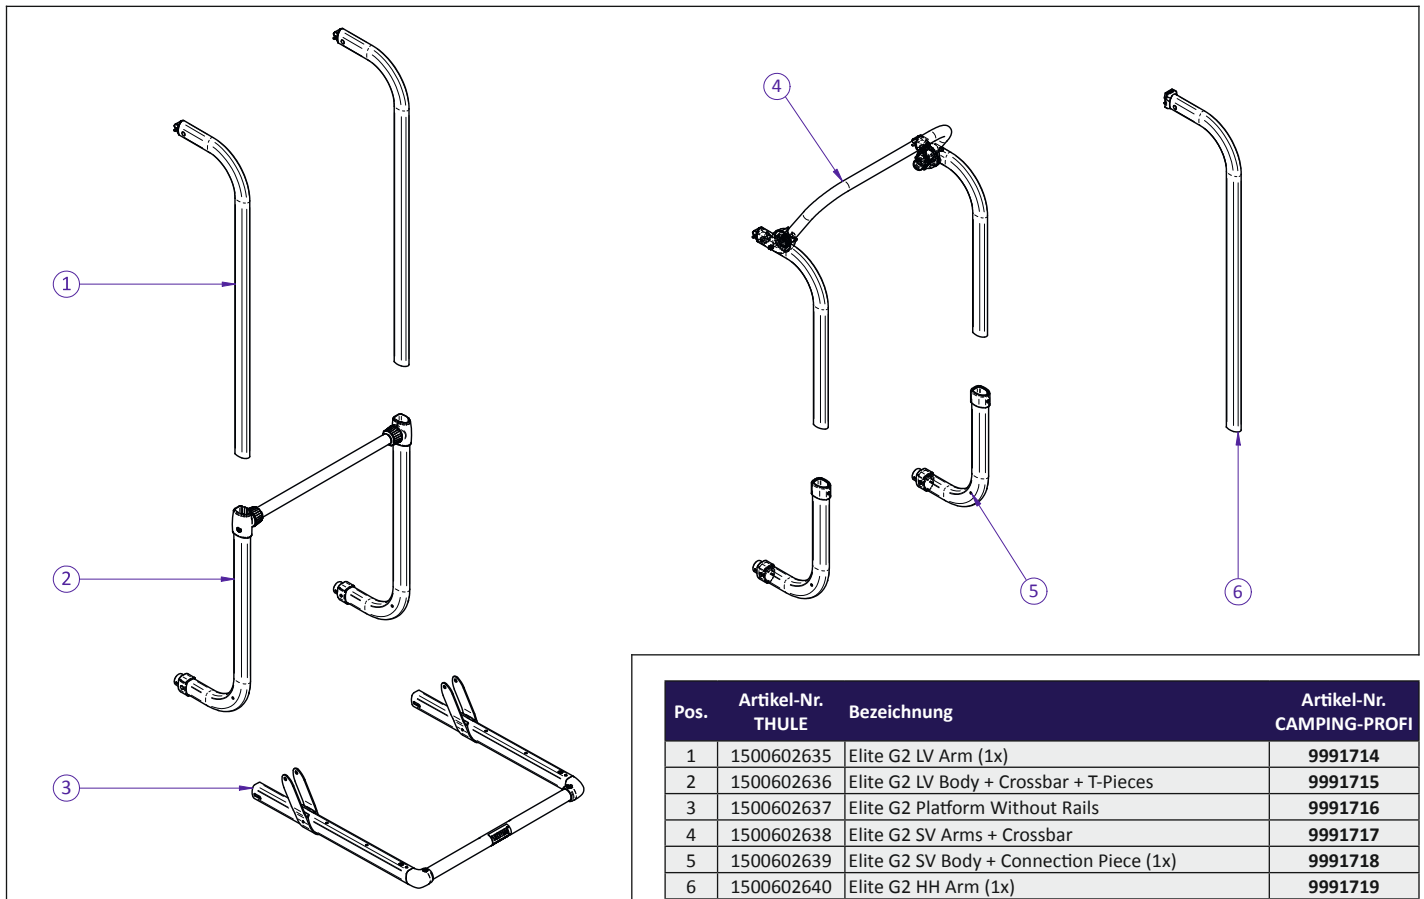

THULE® Elite G2 long version - short version - HH

Pos.	Artikel-Nr. THULE	Bezeichnung	Artikel-Nr. CAMPING-PROFI
1	1500602635	Elite G2 LV Arm (1x)	9991714
2	1500602636	Elite G2 LV Body + Crossbar + T-Pieces	9991715
3	1500602637	Elite G2 Platform Without Rails	9991716
4	1500602638	Elite G2 SV Arms + Crossbar	9991717
5	1500602639	Elite G2 SV Body + Connection Piece (1x)	9991718
6	1500602640	Elite G2 HH Arm (1x)	9991719