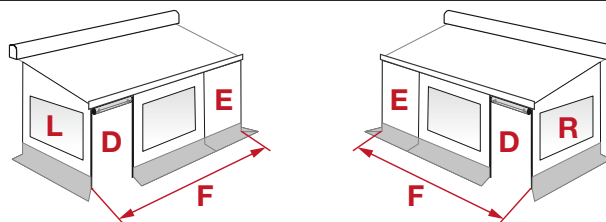

Privacy Room Code	Description	Front Panel (F)	Front Panel (E)	Side Panel Right (R)	Side Panel Left (L)	Door (D)
05925-01-	Privacy Room 290 F65 Ducato <06/06	98655-831		98655-837	98655-836	
05925-02-	Privacy Room 320 F65 Ducato >06/06	98655-832				
05925-03-	Privacy Room 340 F65 Ducato <06/06	98655-833				98655-846
05925-04-	Privacy Room 370 F65 Ducato >06/06	98655-834		98655-840	98655-839	
05925-05-	Privacy Room 400 F65 Ducato >06-06	98655-876				
05925-06-	Privacy Room 400 F65 Ducato Kreos 3005	98655-835	See produt catalogue	98655-842	98655-841	98655-838
06016-01-	Privacy Room 320 F65 H3	98655-832				
06016A01-	Privacy Room 340 F65 H3	98655-833		98655-844	98655-843	98655-846
06016B01-	Privacy Room 370 F65 H3	98655-834				
06016C01-	Privacy Room 400 F65 H3	98655-876				
06676-01-	Privacy Room 320 F65 H. 245-280	98655-832		98660-016	98660-017	98655-846