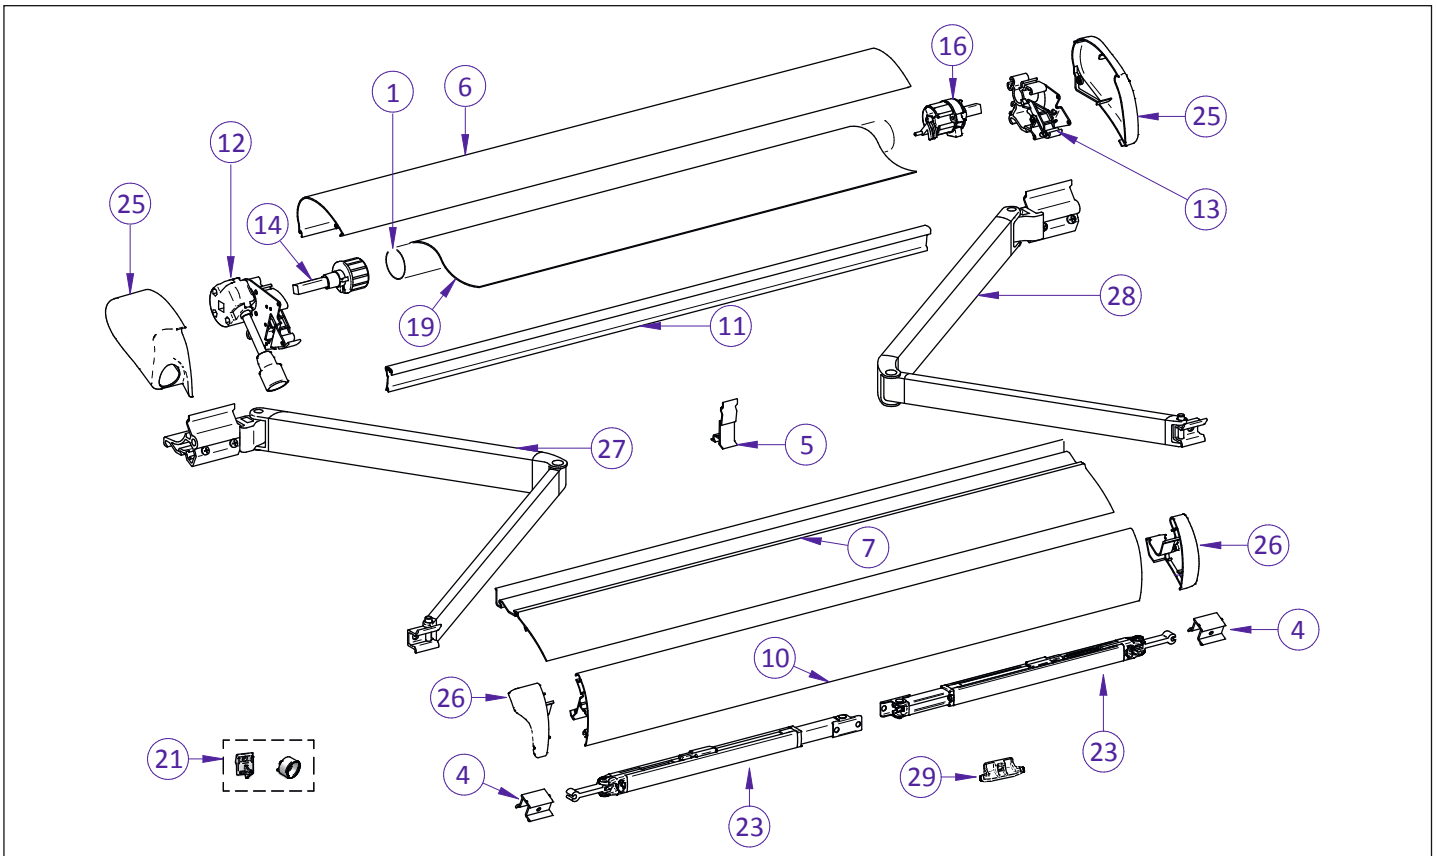

THULE® SWEDEN Omnistor 6502/6900

Pos.	Artikel-Nr. THULE	Bezeichnung	Artikel-Nr. CAMPING-PROFI
1	1500601798	ROLLER TUBE D70 4.00 M	9912234
	1500601799	ROLLER TUBE D70 4.50 M	9910095
	1500601800	ROLLER TUBE D70 5.00 M	9910096
	1500601801	ROLLER TUBE D70 5.50 M	9910097
3	1500600115	HAND CRANK ASSY LONG	9910405
4	1500600741	CONN.SUPP. ARM S6	9910509
5	1500600969	SUPPORT FABR.PROT.PROF. 6002	9910438
6	1500601464	COVER MAIN HOUSING 6900 4.00 M	9910526
	1500601018	COVER MAIN HOUSING 6900 4.50 M	9910528
	1500601542	COVER MAIN HOUSING 6900 5.00 M	9910530
	1500601783	COVER MAIN HOUSING 6900 5.50 M	9910532
	1500601926	COVER MAIN HOUSING 6900 4.00 M ANO	9910919
	1500601765	COVER MAIN HOUSING 6900 4.50 M ANO	9910920
	1500601752	COVER MAIN HOUSING 6900 5.00 M ANO	9910921
	1500601929	COVER MAIN HOUSING 6900 5.50 M ANO	9910922
	1500602312	COVER MAIN HOUSING 6900 4.00 M RAL9002	9912235
	1500602313	COVER MAIN HOUSING 6900 4.50 M RAL9002	9912236
	1500602314	COVER MAIN HOUSING 6900 5.00 M RAL9002	9912237
	1500602315	COVER MAIN HOUSING 6900 5.50 M RAL9002	9912238
7	1500601016	BACK HOUSING 6900 4.00 M	9910516
	1500601930	BACK HOUSING 6900 4.50 M	9910518
	1500601931	BACK HOUSING 6900 5.00 M	9910520
	1500601932	BACK HOUSING 6900 5.50 M	9910522
10	1500601020	LEAD PROFILE 6900 4.00 M	9910535
	1500601022	LEAD PROFILE 6900 4.50 M	9910536
	1500601024	LEAD PROFILE 6900 5.00 M	9910537
	1500601025	LEAD PROFILE 6900 5.50 M	9910538
	1500601021	LEAD PROFILE 6900 4.00 M ANO	9910925
	1500601023	LEAD PROFILE 6900 4.50 M ANO	9910927
	1500601027	LEAD PROFILE 6900 5.00 M ANO	9910928
	1500601684	LEAD PROFILE 6900 5.50 M ANO	9910929
	1500602320	LEAD RAIL 6900 - 4.00 M RAL9002	9912245
	1500602321	LEAD RAIL 6900 - 4.50 M RAL9002	9912246
	1500602322	LEAD RAIL 6900 - 5.00 M RAL9002	9912247
	1500602323	LEAD RAIL 6900 - 5.50 M RAL9002	9912262
11	1500601026	SUPPORTING PROF. 6900 4.00 M	9910540
	1500601943	SUPPORTING PROF. 6900 4.50 M	9910541