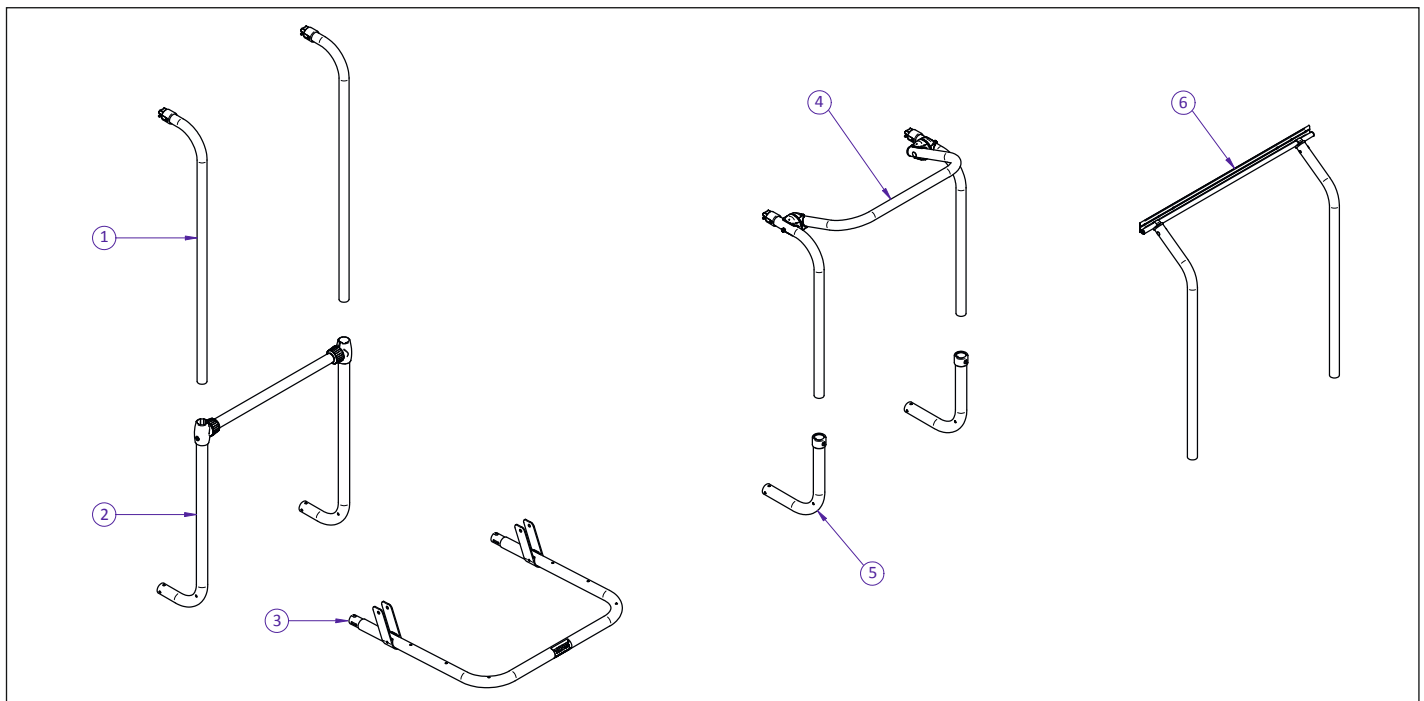

THULE® Sport G2 long version - short version - W150/Hobby

Pos.	Artikel-Nr. THULE	Bezeichnung	Artikel-Nr. CAMPING-PROFI
1	1500602378	Sport G2 LV Arm (1x)	9991755
2	1500602379	Sport G2 LV Body + Crossbar + T-Pieces	9991756
3	1500602641	Sport G2 Platform Without Rails	9991757
4	1500602381	Sport G2 SV Arms + Crossbar	9991758
5	1500602382	Sport G2 SV Body + Connection Piece (1x)	9991759
6	1500602642	Sport G2 W150/Hobby Arms + Rail	9991760