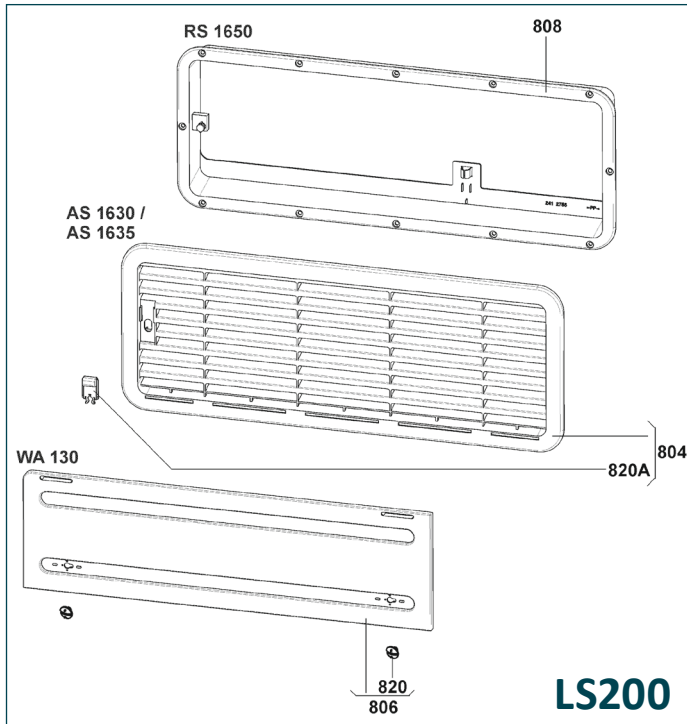

Dometic Lüftungsgitter

Pos.	Artikel-Nr. DOMETIC	Bezeichnung	Artikel-Nr. CAMPING-PROFI
LS100			
802	241 39 53-26/2	Lüftungsgitter oben, Beige	9950940
802	241 39 51-31/6	Lüftungsgitter oben, Weiß	9950941
802	241 39 53-28/8	Lüftungsgitter oben, Fiat Bianco	9950942
802	241 39 53-32/0	Lüftungsgitter oben, Grau NCS7000	9950943
805	295 21 05-00/1	Winterabdeckung oben, Beige	9950944
805	295 21 05-01/9	Winterabdeckung oben, Weiß	9950945
807	295 17 71-80/3	Rahmen oben, Natur	9950946
810	295 17 67-00/9	Einsatz Abgasführung, Beige	9950041
810	295 17 67-01/7	Einsatz Abgasführung, Weiß	9951862
810	295 17 67-03/3	Einsatz Abgasführung, Fiat Bianco	9950947
810	295 17 67-12/4	Einsatz Abgasführung, Grau NCS 7000	9950948
820	295 17 66-00/1	Verschlussknebel Beige 1 St.	9950949
820	295 17 66-98/5	Verschlussknebel Beige 50 St.	9950950
820	295 17 66-01/9	Verschlussknebel Weiß 1 St.	9950951
820	295 17 66-99/3	Verschlussknebel Weiß 50 St.	50914
820A	295 17 66-30/8	Schieber Lüftungsgitter, Beige 1 St.	9950952
820A	295 17 66-88/6	Schieber Lüftungsgitter, Beige 50 St.	9950953
820A	295 17 66-31/6	Schieber Lüftungsgitter, Weiß 1 St.	9971709
820A	295 17 66-89/4	Schieber Lüftungsgitter, Weiß 50 St.	9950954
820A	295 17 66-33/2	Schieber Lüftungsgitter, Fiat Bianco 1 St.	9950955
820A	295 17 66-86/0	Schieber Lüftungsgitter, Fiat Bianco 50 St.	9950956
820A	295 17 66-42/3	Schieber Lüftungsgitter, Grau NCS 7000 1 St.	9950957
820A	295 17 66-84/5	Schieber Lüftungsgitter, Grau NCS 7000 50 St.	9950958
852	241 39 52-31/4	Lüftungsgitter oben kpl. Beige	9950959
852	241 39 52-32/2	Lüftungsgitter oben kpl. Weiß	9950960
852	241 39 52-34/8	Lüftungsgitter oben kpl. Fiat Bianco	9950961
852	241 39 52-30/6	Lüftungsgitter oben kpl. Grau NCS 7000	9950962
LS200			
804	241 39 54-70/8	Lüftungsgitter unten, Beige	9950963
804	241 39 54-71/6	Lüftungsgitter unten, Weiß	9950964
804	241 39 54-75/7	Lüftungsgitter unten, Fiat Bianco	9950965
804	241 39 54-72/4	Lüftungsgitter unten, Grau NCS 7000	9950966
806	295 21 05-10/0	Winterabdeckung unten, Beige	9950967
806	295 21 05-11/8	Winterabdeckung unten, Weiß	9950039
808	295 17 71-60/5	Rahmen unten, Weiß	9950968
820	295 17 66-00/1	Verschlussknebel Beige 1 St.	9950969
820	295 17 66-98/5	Verschlussknebel Beige 50 St.	9950970
820	295 17 66-01/9	Verschlussknebel Weiß 1 St.	9950971
820	295 17 66-99/3	Verschlussknebel Weiß 50 St.	50914
820A	295 17 66-30/8	Schieber Lüftungsgitter, Beige 1 St.	9950972
820A	295 17 66-88/6	Schieber Lüftungsgitter, Beige 50 St.	9950973
820A	295 17 66-31/6	Schieber Lüftungsgitter, Weiß 1 St.	9971709
820A	295 17 66-89/4	Schieber Lüftungsgitter, Weiß 50 St.	9950974
820A	295 17 66-33/2	Schieber Lüftungsgitter, Fiat Bianco 1 St.	9950975
820A	295 17 66-86/0	Schieber Lüftungsgitter, Fiat Bianco 50 St.	9950976
820A	295 17 66-42/3	Schieber Lüftungsgitter, Grau NCS 7000 1 St.	9950977
820A	295 17 66-84/5	Schieber Lüftungsgitter, Grau NCS 7000 50 St.	9950978
LS300			
804	241 32 07-82/6	Lüftungsgitter Grau NCS 7000	9950979
804	241 32 07-83/4	Lüftungsgitter Grau RAL 7047	9950980
804	241 32 07-93/3	Lüftungsgitter Creme RAL 9001	9950981
804	241 32 07-89/1	Lüftungsgitter Fiat Bianco	9950982
804	241 32 07-91/7	Lüftungsgitter Weiß Fiat 249	9950983
804	241 32 07-90/9	Lüftungsgitter Grau/Weiß RAL 9002	9950984
804	241 32 07-88/3	Lüftungsgitter Weiss	9950985
804	241 32 07-80/0	Lüftungsgitter Hellgrau NCS 2500	9950986
804	241 32 07-87/5	Lüftungsgitter Beige	9950448
806	241 32 05-04/4	Winterabdeckung Grau NCS 7000	9950456
806	241 32 05-05/1	Winterabdeckung Grau RAL 7047	9950987
806	241 32 05-02/8	Winterabdeckung Fiat Bianco	9950988
806	241 32 05-18/4	Winterabdeckung Weiß Fiat 249	9950989
806	241 32 05-17/6	Winterabdeckung Grau/Weiß RAL 9002	9950990
806	241 32 05-01/0	Winterabdeckung Weiß	9951532
806	241 32 05-03/6	Winterabdeckung Hellgrau NCS 2500	9950991
806	241 32 05-00/2	Winterabdeckung Beige	9950992
808	293 30 78-61/6	Rahmen Weiß	9950993
820	295 17 66-12/6	Verschlussknebel Grau NCS 7000 1 St.	9950994
820	295 17 66-94/4	Verschlussknebel Grau NCS 7000 50 St.	9950995
820	295 17 66-09/2	Verschlussknebel Grau RAL 7047 1 St.	9950996
820	295 17 66-03/5	Verschlussknebel Fiat Bianco 1 St.	9950997
820	295 17 66-96/9	Verschlussknebel Fiat Bianco 50 St.	9950998
820	295 17 66-20/9	Verschlussknebel Weiß Fiat 249 1 St.	9950999
820	295 17 66-19/1	Verschlussknebel Grau/Weiß RAL 9002 1 St.	9951064
820	295 17 66-01/9	Verschlussknebel Weiß 1 St.	9951096
820	295 17 66-99/3	Verschlussknebel Weiß 50 St.	50914
820	295 17 66-06/8	Verschlussknebel Hellgrau NCS 2500 1 St.	9951097
820	295 17 66-95/1	Verschlussknebel Hellgrau NCS 2500 50 St.	9951100
820	295 17 66-00/1	Verschlussknebel Beige 1 St.	9951101
820	295 17 66-98/5	Verschlussknebel Beige 50 St.	9951121
820A	295 17 66-42/3	Schieber Lüftungsgitter Grau NCS 7000 1 St.	9951122
820A	295 17 66-84/5	Schieber Lüftungsgitter Grau NCS 7000 50 St.	9951123
820A	295 17 66-51/4	Schieber Lüftungsgitter Creme RAL 9001 1 St.	9951124
820A	295 17 66-39/9	Schieber Lüftungsgitter Grau RAL 7047 1 St.	9951158
820A	295 17 66-33/2	Schieber Lüftungsgitter Fiat Bianco 1 St.	9951159