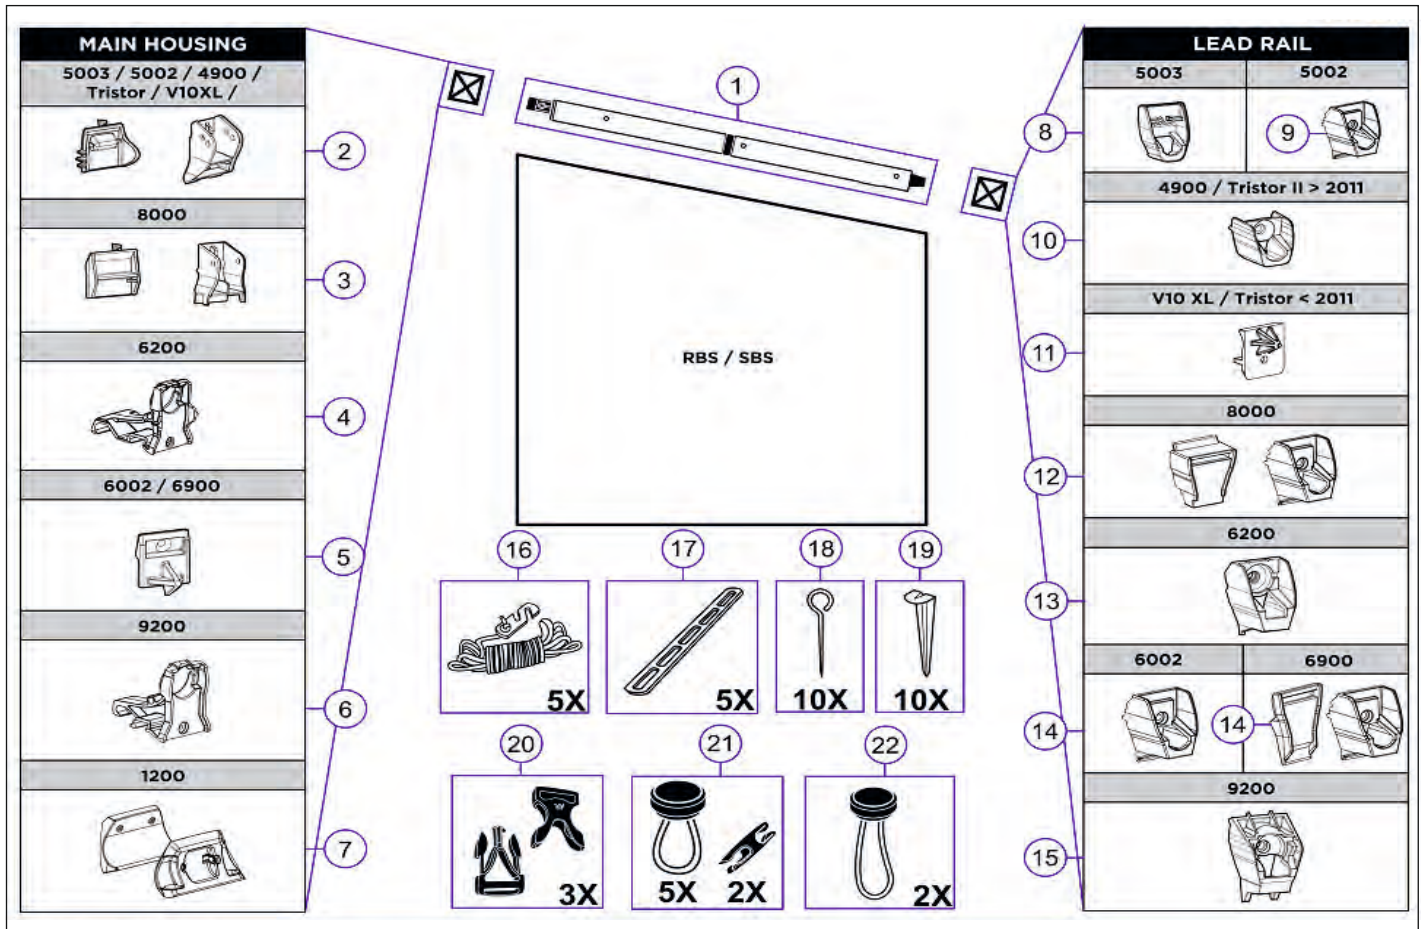

THULE® Blocker G2

Pos.	Artikel-Nr. THULE	Bezeichnung	Artikel-Nr. CAMPING-PROFI
1	1500602962	TENSION RAFTER BLOCKER G2 2.50 m	9912896
	1500602963	TENSION RAFTER BLOCKER G2 2.50 m TO 1200	9912897
	1500602964	TENSION RAFTER BLOCKER G2 2.75 m	9912898
	1500602965	TENSION RAFTER BLOCKER G2 3.00 m	9912899
2	1500601682	POSIT. PIECE + TR HOLDER 5003	9911930
3	1500601188	POSITIONING BLOCK + TENSION RAFTER HOUSING 8000	9912406
4	1500602610	HOUSING CON.PCE TENSION RAFTER 6200	9912226
5	1500601158	CON.PCE TENSION RAFTER 6002	9910463
6	1500602498	HOUSING CON.PCE TENSION RAFTER 9200	9912389
7	1500602936	TENSION ARM GUARD TO1200 - 2 PCS	9912900
8	1500601606	INSERT LEAD RAIL 5003 - 2 PCS	9911786
9	1500601183	END PIECE TENSION RAFTER CLAMP + INSERT SR S5	9912409
10	1500602156	INSERT LR 4900	9912408
11	1500602028	CON.TEN.RAFTER - L.RAIL OMNI-V10	9910110
12	1500601186	END PIECE TENSION RAFTER CLAMP + INSERT SR 8000	9912410
13	1500602616	INSERT LEAD RAIL 6200 2 PCS	9912232
14	1500601185	END PIECE TENSION RAFTER CLAMP + INSERT SR S6	9912411
15	1500602447	INSERT LEAD RAIL 9200 2 PCS	9912350
16	1500602966	NYLON CORD + CORD LOCK - 5 PCS	9912901
17	1500601167	MULTI POSITION RUBBER 20 cm - 5 PCS	9910732
18	1500601171	GROUND SHEET PEG - 10 PCS	9910735
19	1500601169	TENT PEG HALF ROUND - 10 PCS	9910733
20	1500602967	SIDE RELEASE BUCKLE + STRAP 40 cm - 3 PCS	9912902
21	1500602968	SHORT PANEL CONNECTION + LOCK - 5 PCS + 2 PCS	9912903
22	1500602969	LONG PANEL CONNECTION - 2 PCS	9912904