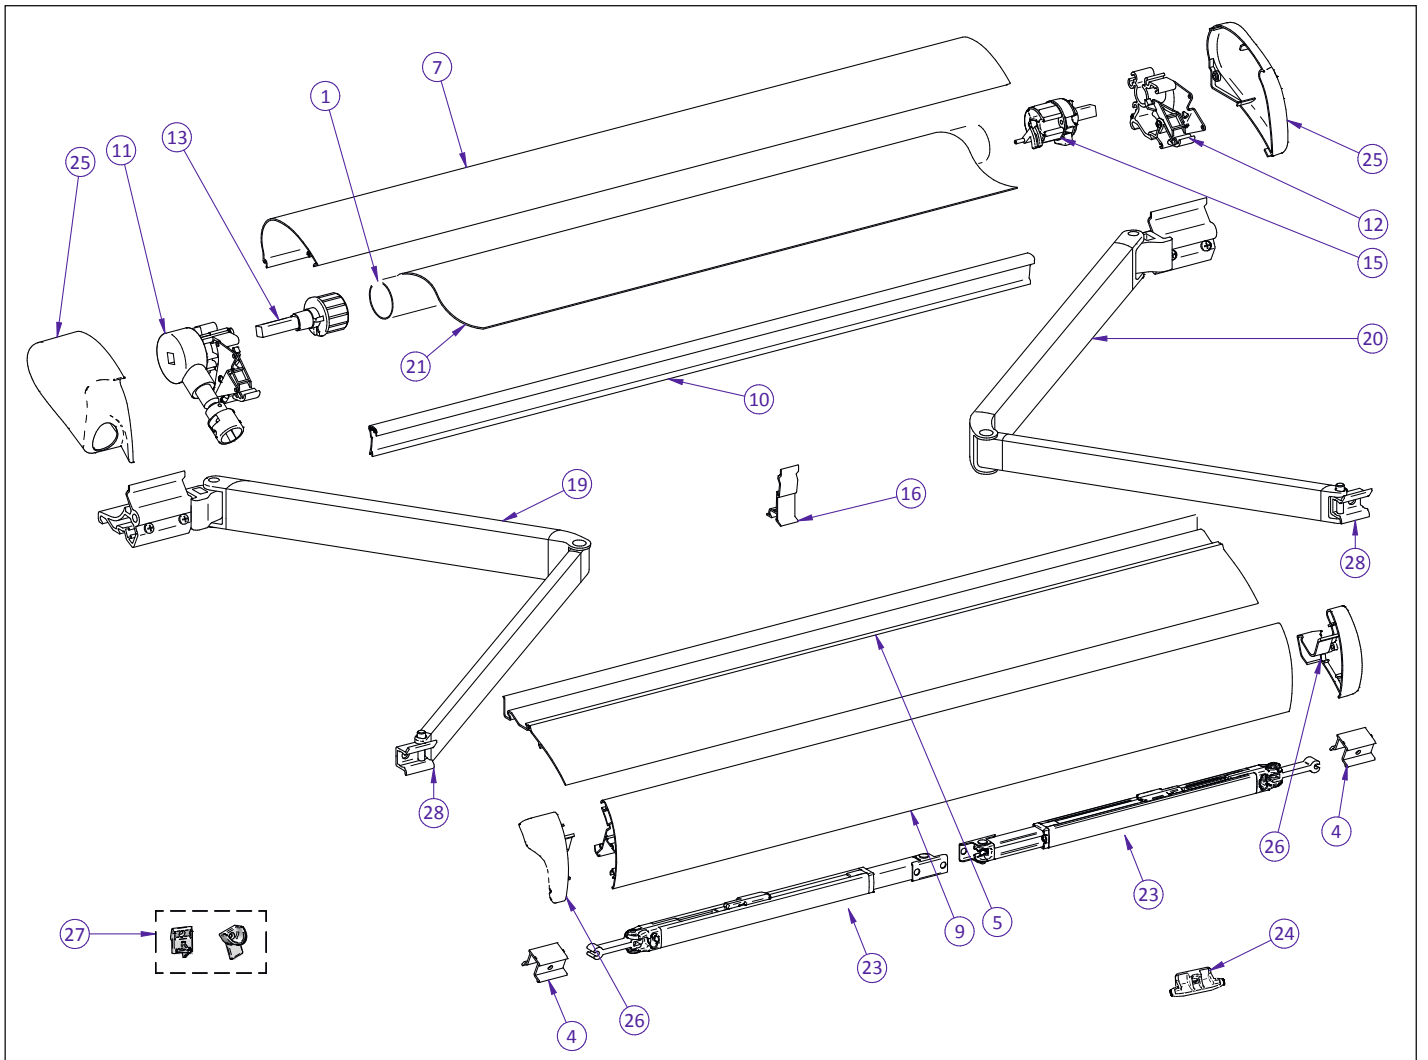

THULE® SWEDEN Omnistor 6002

Pos.	Artikel-Nr. THULE	Bezeichnung	Artikel-Nr. CAMPING-PROFI
	1500600956	COVER MAIN HOUSING 6002 - 3.50 M	9910420
	1500600957	COVER MAIN HOUSING 6002 - 3.75 M	9912098
	1500602330	COVER MAIN HOUSING 6002 - 4.00 M	9912099
	1500601907	COVER MAIN HOUSING 6002 - 3.25 M ANTH	9910906
	1500601908	COVER MAIN HOUSING 6002 - 3.50 M ANTH	9910907
	1500601909	COVER MAIN HOUSING 6002 - 3.75 M ANTH	9910908
	1500602331	COVER MAIN HOUSING 6002 - 4.00 M ANTH	9912100
	1500601687	COVER MAIN HOUSING 6002 - 3.25 M ANO	9910912
	1500601911	COVER MAIN HOUSING 6002 - 3.50 M ANO	9910913
	1500601912	COVER MAIN HOUSING 6002 - 3.75 M ANO	9910914
	1500602332	COVER MAIN HOUSING 6002 - 4.00 M ANO	9912101
9	1500601893	LEAD RAIL 6002 - 2.60 M	9910424
	1500601894	LEAD RAIL 6002 - 3.00 M	9910425
	1500601762	LEAD RAIL 6002 - 3.25 M	9910893
	1500600959	LEAD RAIL 6002 - 3.50 M	9910426
	1500600960	LEAD RAIL 6002 - 3.75 M	9910427
	1500602333	LEAD RAIL 6002 - 4.00 M	9912102
	1500601744	LEAD RAIL 6002 - 3.25 M ANTH	9910909
	1500601910	LEAD RAIL 6002 - 3.50 M ANTH	9910910
	1500601738	LEAD RAIL 6002 - 3.75 M ANTH	9910911
	1500602334	LEAD RAIL 6002 - 4.00 M ANTH	9912103
	1500601913	LEAD RAIL 6002 - 3.25 M ANO	9910915
	1500601014	LEAD RAIL 6002 - 3.50 M ANO	9910916
	1500601015	LEAD RAIL 6002 - 3.75 M ANO	9910917
	1500602335	LEAD RAIL 6002 - 4.00 M ANO	9912104
10	1500601895	SUPPORTING PROFILE 6002 2.60 M	9910428
	1500600961	SUPPORTING PROFILE 6002 3.00 M	9910429
	1500601896	SUPPORTING PROFILE 6002 3.25 M	9912105
	1500601897	SUPPORTING PROFILE 6002 3.50 M	9910430
	1500600962	SUPPORTING PROFILE 6002 3.75 M	9910431
	1500602336	SUPPORTING PROFILE 6002 4.00 M	9912106
11	1500600964	LH MAIN HOUSING END PLATE 6002	9910433
12	1500600965	RH MAIN HOUSING END PLATE 6002	9910434
13	1500600966	LH ROLLER TUBE ASSY M6002	9910435
15	1500600968	RH ROLLER TUBE ASSY 6002	9910437
16	1500600969	SUPPORT FABR.PROT.PROF. 6002	9910438
19	1500602070	LH SPRING ARM ASSY 2.60 M	9912107
	1500602072	LH SPRING ARM ASSY ≥3.00 M	9912108
20	1500602071	RH SPRING ARM ASSY 2.60 M	9912109
	1500602073	RH SPRING ARM ASSY ≥3.00 M	9912110
21	1500600979	FABRIC 6002 - 2.60 M 03	9910895