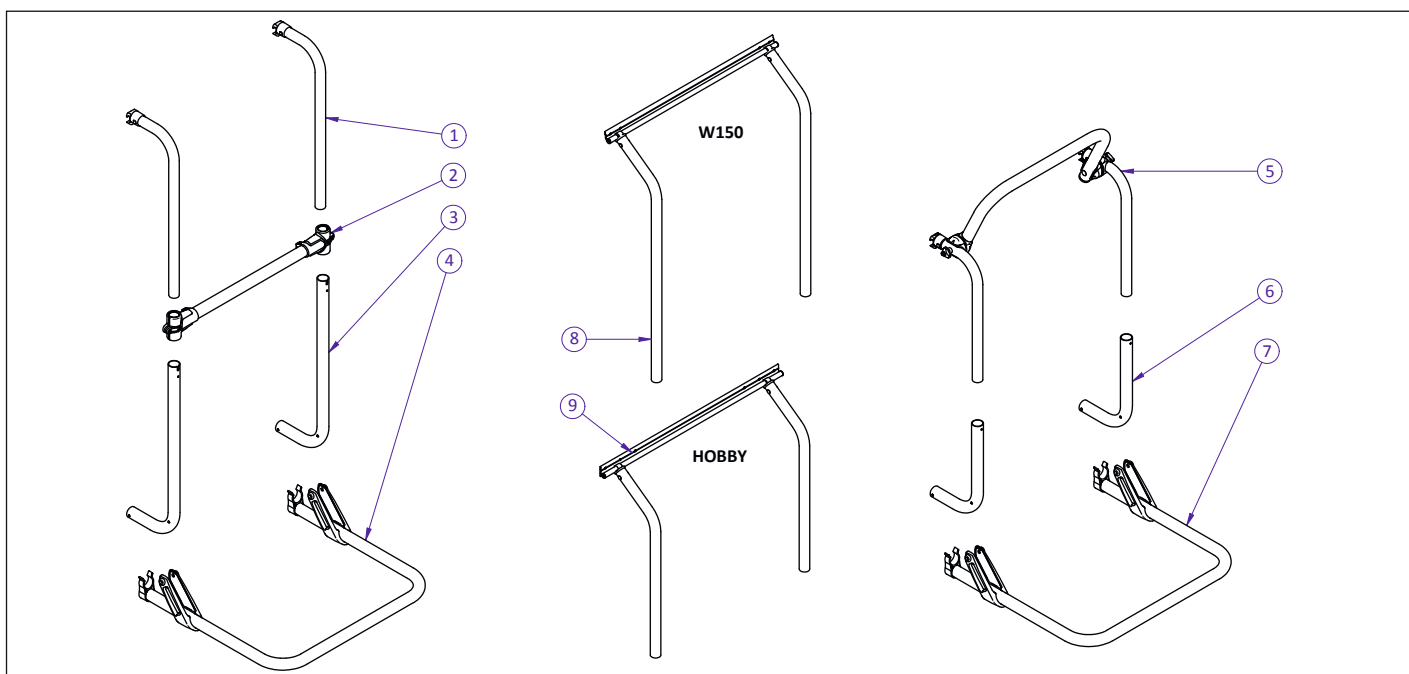

THULE® Sport LV - SV - Sport W150 - Sport Hobby

Pos.	Artikel-Nr. THULE	Bezeichnung	Artikel-Nr. CAMPING-PROFI
1	1500600530	Omnibike Sport 2 Bikes Arm	9992929
2	1500600535	Crossbar Omnibike Sport	9992931
3	1500600536	Frame Body Omnibike Sport (1x)	9992932
4	1500602361	Sport Platform Without Rails	9994119
5	1500600541	Frame Arms + Crossbar Omnibike Sport SV	9992936

Pos.	Artikel-Nr. THULE	Bezeichnung	Artikel-Nr. CAMPING-PROFI
6	1500600542	Frame Body Omnibike Sport SV (1x)	9992937
7	1500602361	Sport Platform Without Rails	9994119
8	1500601502	Arm+Suspension Profile OB W150	9992965
9	1500601503	Arm+Suspension Profile OB Hobby	9992966