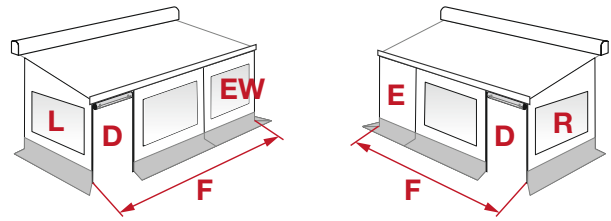

FIAMMA PRIVACY ROOM F45

Privacy Room Code	Description	Front Panel (F)	Front Panel (E) 50 cm	Front Panel (E) 100 cm	Front Panel (E) 150 cm	Front Panel (EW) 200 cm	Side Panel Right (R)	Side Panel Left (L)	Door (D)
05920-02-	Privacy Room 250 Van H180-220	98655-796					98655-800	98655-798	98655-802
05920-03-	Privacy Room 300 Van H180-220	98655-797					98655-801	98655-799	
05920-04-	Privacy Room 300 Medium H225-250	98655-789							
05920-05-	Privacy Room 350 Medium H225-250	98655-790	06138-01-	06138A01-	06138C01-		98655-805	98655-804	98655-795
05920-06-	Privacy Room 400 Medium H225-250	98655-791							
05920-07-	Privacy Room 450 Medium H225-250	98655-803							
05920-08-	Privacy Room 300 Large H251-280	98655-789							
05920-09-	Privacy Room 350 Large H251-280	98655-790							
05920-10-	Privacy Room 400 Large H251-280	98655-791	06138-01-	06138A01-	06138C01-		98655-807	98655-806	98655-795
05920-11-	Privacy Room 450 Large H251-280	98655-803							
05920-12-	Privacy Room 500 Large H251-280	98655-808				98655-945			
05920-13-	Privacy Room 550 Large H251-280	98655-809				98655-945			
05920-14-	Privacy Room 400 XL H281-330	98655-823							
05920-15-	Privacy Room 450 XL H281-330	98655-824							
05920-16-	Privacy Room 500 XL H281-330	98655-825					98655-829	98655-828	98655-830
05920-17-	Privacy Room 550 XL H281-330	98655-826							
05920-18-	Privacy Room 260 Ti VW T5 H180-220	98655-822					98655-800	98655-798	98655-802