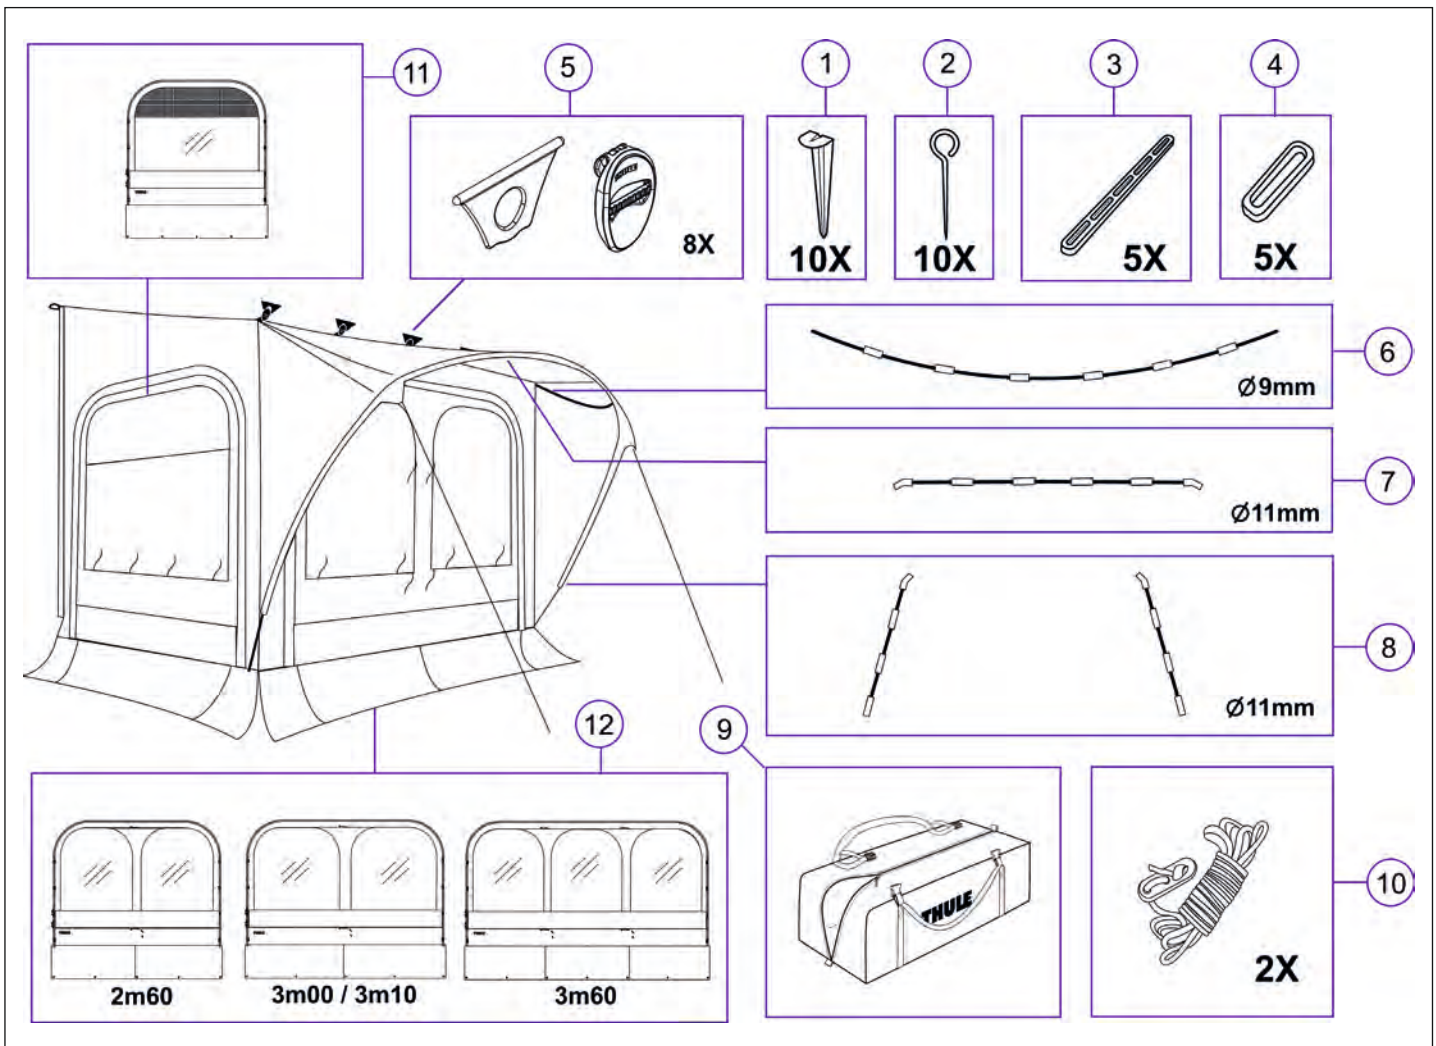

Pos.	Artikel-Nr. THULE	Bezeichnung	Artikel-Nr. CAMPING-PROFI
1	1500601169	TENT PEG HALF ROUND - 10 PCS	9910733
2	1500601171	GROUNDSHEET PEG - 10 PCS	9910735
3	1500601167	MULTI POSITION RUBBER 20 CM - 5 PCS	9910732
4	1500602154	ELASTIC BAND 8 CM - 5 PCS	9912395
5	1500602779	FIXATION PIECES LEAD RAIL - 8 PCS	9912876
6	1500602780	TENT POLES $\varnothing$ 9 mm ROOF ARCH - 2.60 m (380 cm)	9912877
	1500602781	TENT POLES $\varnothing$ 9 mm ROOF ARCH - 2.60 m L/XL (390 cm)	9912878
	1500602782	TENT POLES $\varnothing$ 9 mm ROOF ARCH - 3.00 m DUC H2 (410 cm)	9912879
	1500602878	TENT POLES $\varnothing$ 9 mm ROOF ARCH - 3.10 m M/L/XL (420 cm)	9912880
	1500602784	TENT POLES $\varnothing$ 9 mm ROOF ARCH - 3.60 m M/L/XL (460 cm)	9912881
7	1500602785	TENT POLES $\varnothing$ 11 mm UPPER ARCH - 2.60 m M (235 cm)	9912882
	1500602786	TENT POLES $\varnothing$ 11 mm UPPER ARCH - 2.60 m L/XL (250 cm)	9912883
	1500602787	TENT POLES $\varnothing$ 11 mm UPPER ARCH - 3.00 m DUC H2 (255 cm)	9912884
	1500602880	TENT POLES $\varnothing$ 11 mm UPPER ARCH - 3.10 m M (260 cm)	9912885
	1500602881	TENT POLES $\varnothing$ 11 mm UPPER ARCH - 3.10 m L/XL (275 cm)	9912886
	1500602788	TENT POLES $\varnothing$ 11 mm UPPER ARCH - 3.60 m M (295 cm)	9912887
	1500602789	TENT POLES $\varnothing$ 11 mm UPPER ARCH - 3.60 m L/XL (315 cm)	9912888
8	1500602790	TENT POLES $\varnothing$ 11 mm LOWER ARCH (2x) (183 cm)	9912889
9	1500602791	QUICK FIT SPORTS BAG	9912890
10	1500602792	TENSIONING CORD ARCH - 2 PCS	9912891
11	1500602882	QUICKFIT SIDE INSERT	9912892
12	1500602883	QUICKFIT FRONT INSERT - 2.60 M	9912893
	1500602884	QUICKFIT FRONT INSERT - 3.00/3.10 M	9912894
	1500602885	QUICKFIT FRONT INSERT - 3.60 M	9912895