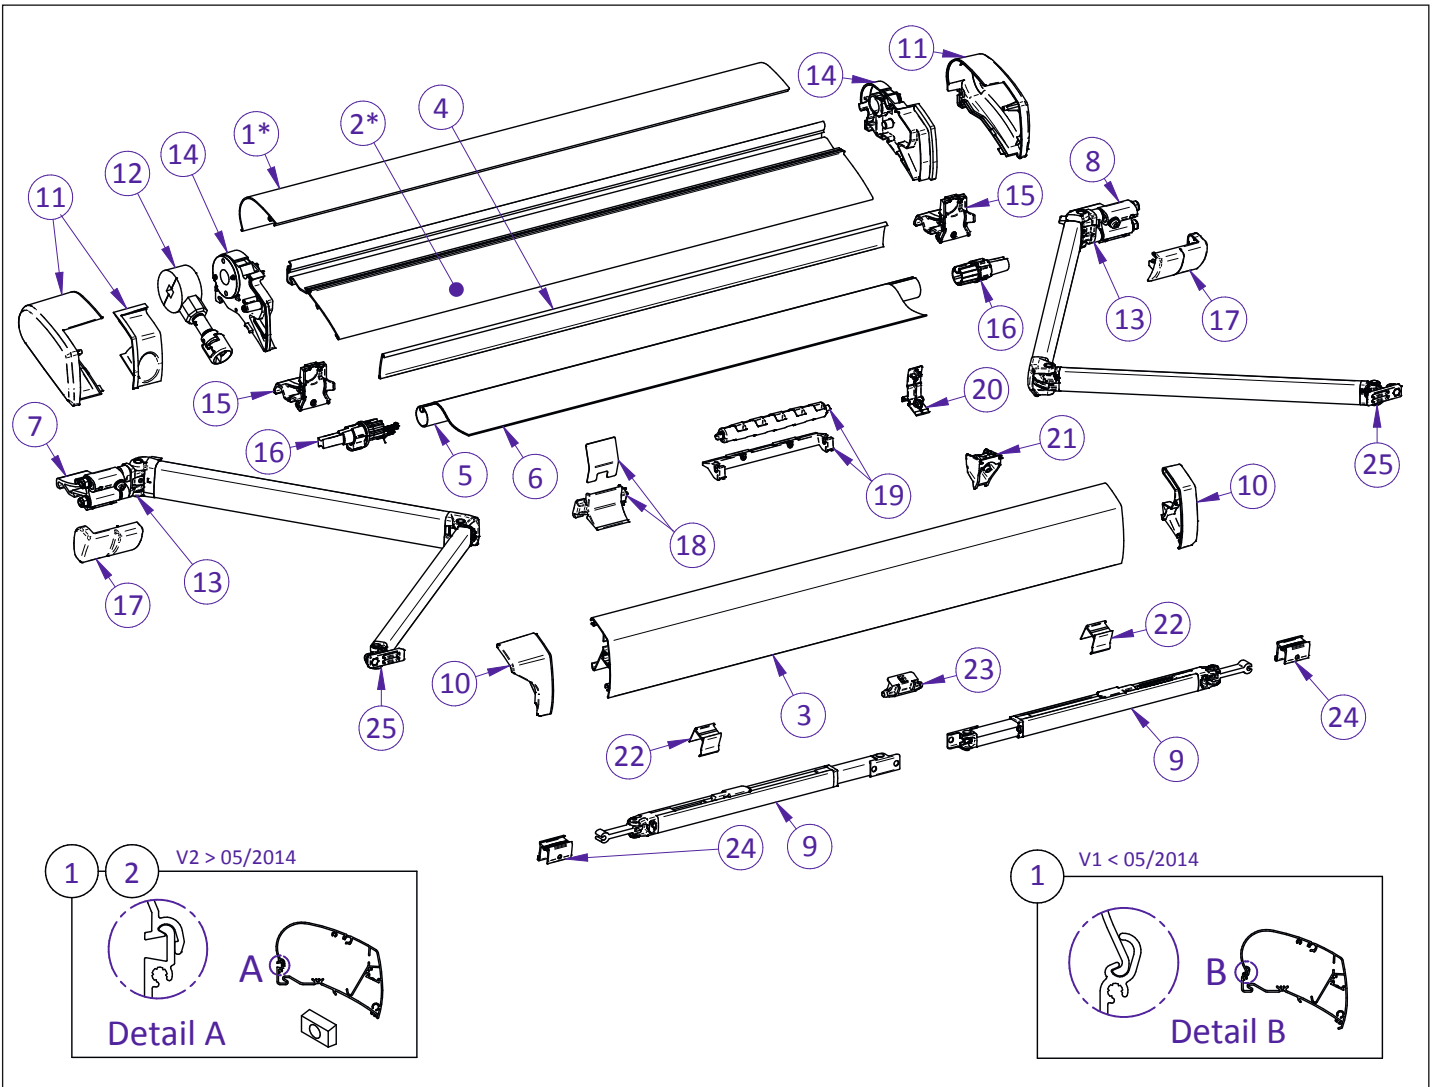

THULE® SWEDEN Omnistor 6200

Pos.	Artikel-Nr. THULE	Bezeichnung	Artikel-Nr. CAMPING-PROFI
1-V1	1500602504	COVER HOUSING 6200 2.60 M WHITE V1	9912130
	1500602505	COVER HOUSING 6200 3.00 M WHITE V1	9912131
	1500602506	COVER HOUSING 6200 3.25 M WHITE V1	9912132
	1500602507	COVER HOUSING 6200 3.50 M WHITE V1	9912133
	1500602508	COVER HOUSING 6200 3.75 M WHITE V1	9912134
	1500602509	COVER HOUSING 6200 4.00 M WHITE V1	9912135
	1500602510	COVER HOUSING 6200 4.50 M WHITE V1	9912136
	1500602511	COVER HOUSING 6200 2.60 M ANO V1	9912762
	1500602512	COVER HOUSING 6200 3.00 M ANO V1	9912763
	1500602513	COVER HOUSING 6200 3.25 M ANO V1	9912137
	1500602514	COVER HOUSING 6200 3.50 M ANO V1	9912138
	1500602515	COVER HOUSING 6200 3.75 M ANO V1	9912139
	1500602516	COVER HOUSING 6200 4.00 M ANO V1	9912140
	1500602517	COVER HOUSING 6200 4.50 M ANO V1	9912141
	1500602518	COVER HOUSING 6200 3.25 M ANTHR. V1	9912142
	1500602519	COVER HOUSING 6200 3.50 M ANTHR. V1	9912143
	1500602520	COVER HOUSING 6200 3.75 M ANTHR. V1	9912144
	1500602521	COVER HOUSING 6200 4.00 M ANTHR. V1	9912145
1-V2	1500602832	COVER HOUSING 6200 2.60 M WHITE V2	9912764
	1500602833	COVER HOUSING 6200 3.00 M WHITE V2	9912765
	1500602834	COVER HOUSING 6200 3.25 M WHITE V2	9912766
	1500602835	COVER HOUSING 6200 3.50 M WHITE V2	9912767
	1500602836	COVER HOUSING 6200 3.75 M WHITE V2	9912768
	1500602837	COVER HOUSING 6200 4.00 M WHITE V2	9912769
	1500602838	COVER HOUSING 6200 4.25 M WHITE V2	9912770

Pos.	Artikel-Nr. THULE	Bezeichnung	Artikel-Nr. CAMPING-PROFI
	1500602839	COVER HOUSING 6200 4.50 M WHITE V2	9912771
	1500602865	COVER HOUSING 6200 5.00 M WHITE V2	9912772
	1500602862	COVER HOUSING 6200 2.60 M ANO V2	9912773
	1500602863	COVER HOUSING 6200 3.00 M ANO V2	9912774
	1500602840	COVER HOUSING 6200 3.25 M ANO V2	9912775
	1500602841	COVER HOUSING 6200 3.50 M ANO V2	9912776
	1500602842	COVER HOUSING 6200 3.75 M ANO V2	9912777
	1500602843	COVER HOUSING 6200 4.00 M ANO V2	9912778
	1500602844	COVER HOUSING 6200 4.50 M ANO V2	9912779
	1500602845	COVER HOUSING 6200 2.60 M ANTHR. V2	9912780
	1500602846	COVER HOUSING 6200 3.00 M ANTHR. V2	9912781
	1500602847	COVER HOUSING 6200 3.25 M ANTHR. V2	9912782
	1500602848	COVER HOUSING 6200 3.50 M ANTHR. V2	9912783
	1500602849	COVER HOUSING 6200 3.75 M ANTHR. V2	9912784
	1500602850	COVER HOUSING 6200 4.00 M ANTHR. V2	9912785
2-V1	1500602522	BACK HOUSING 6200 2.60 M V1	9912146
	1500602523	BACK HOUSING 6200 3.00 M V1	9912147
	1500602524	BACK HOUSING 6200 3.25 M V1	9912148
	1500602525	BACK HOUSING 6200 3.50 M V1	9912149
	1500602526	BACK HOUSING 6200 3.75 M V1	9912150
	1500602527	BACK HOUSING 6200 4.00 M V1	9912151
	1500602528	BACK HOUSING 6200 4.50 M V1	9912152
2-V2	1500602851	BACK HOUSING 6200 2.60 M V2	9912786
	1500602852	BACK HOUSING 6200 3.00 M V2	9912787
	1500602853	BACK HOUSING 6200 3.25 M V2	9912788