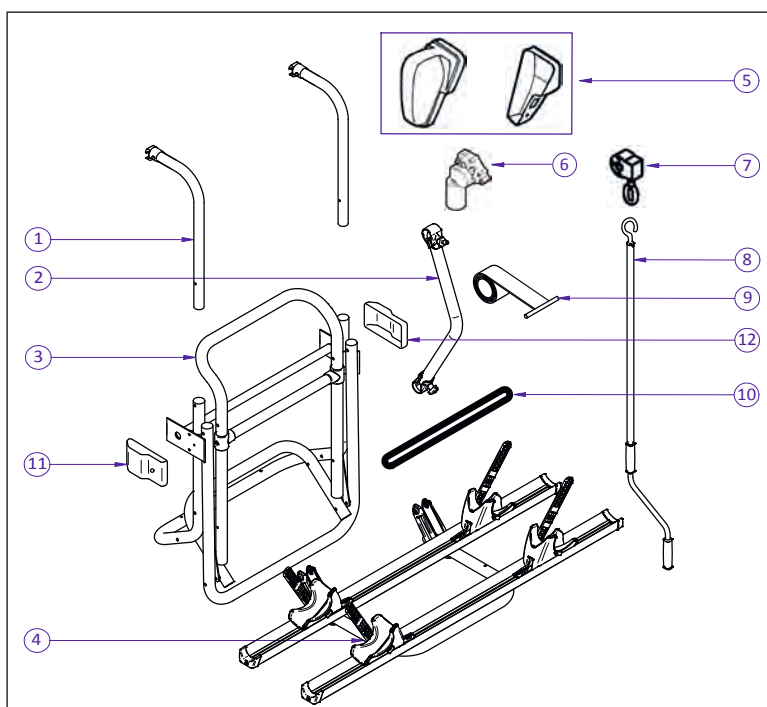

THULE® Lift Manual - 12 V (ab 2010)

Pos.	Artikel-Nr. THULE	Bezeichnung	Artikel-Nr. CAMPING-PROFI
1	1500602372	Lift Arm (1x), Since 2011	9991797
1	1500602705	Lift Arm (1x), Until 2011	9991798
1	306469	Lift Extension Arms 150 cm, Since 2011 - 2 Pcs	92935
1	1500602706	Lift Extension Arms 150 cm, Until 2011 - 2 Pcs	9991799
2	1500602048	Lift Tie Tube	9993919
3	1500602106	Lift Frame Complete 481 mm, Since 2010	9993667
4	1500602373	Lift Platform Complete, Since 2010	9993669
5	1500600505	Lift 12V Motor Cover - 2 Pcs	9992925
6	1500600504	Lift 12V Motor	9991133
7	1500601972	Lift Manual Gear	9991001
8	1500601973	Lift Manual Hand Crank	9991002
9	1500600467	Lift Strap - 2 Pcs	9992916
10	1500602000	Lift Rubber Elastic	9991034
11	1500600506	Lift Sideplate Cover LH - Manual & 12V	9993670
12	1500601746	Lift Sideplate Cover RH - Manual	9993671