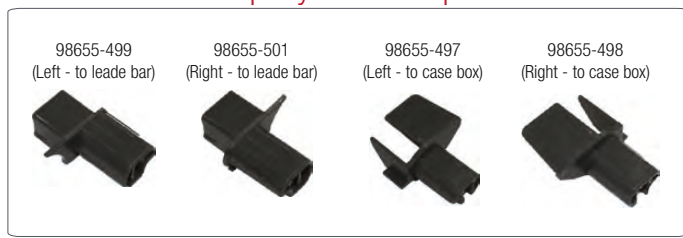

Clip System Adapter

Artikel-Nr. FIAMMA	Bezeichnung	Artikel-Nr. CAMPING-PROFI
05948-01-	Linke waagrechte Spannstange Easy	9913174
05949-01-	Rechte waagrechte Spannstange CS	9913175
06683-01-	Ersatzfrontwand 50 cm CS/Room Light	15562
06683A01-	Ersatzfrontwand 100 cm CS/Room Light	15561
06683B01-	Ersatzfrontwand 130 cm CS Light	9913176
98655-344	Privacy 2000 Clips Kit (10 St)	16898
98655-346	Langes Gummiband (10 St)	9913177
98655-347	Kurzes Gummiband (10 St)	9913178
98655-348	Nylonhaken (10 St)	9913179
98655-349	Erdnägel Kit (10 St)	9916159
98655-497	L. Endst. Clip System Gehäusekasten	9911587
98655-498	R. Endst. Clip System Gehäusekasten	9911562
98655-499	L. Halterung Clip System Frontblende	9911680
98655-501	R. Halterung Clip System Frontblende	9911679
98655-634	Linke waagrechte Spannstange Fast	9913180
98655-635	Rechte waagrechte Spannstange Fast	9913181
98655-778	Tür für Privacy Room CS Light 1.0	9913155
98655-779	Frontwand 255 Privacy Room CS Light 1.0	9913156
98655-780	Frontwand 280 Privacy Room CS Light 1.0	9913157
98655-781	Frontwand 310 Privacy Room CS Light 1.0	9913158
98655-782	Frontwand 360 Privacy Room CS Light 1.0	9913159
98655-783	Frontwand 410 Privacy Room CS Light 1.0	9913160
98655-784	Frontwand 440 Privacy Room CS Light 1.0	9913161
98655-785	Seitenwand links Privacy Room CS Light 1.0	9913162
98655-786	Seitenwand rechts Privacy Room CS Light 1.0	9913163
98655-923	Kit Hebel Fast Clip (2 St)	9913164
98655-924	Kit Endstückfeder Fast Clip CS	9913165
98655-944	L. und r. Verbindung Fast Clip/Clip System	9913166
98660-007	Kit Fast Clip CS 2.0	9913167
98660-009	Kit Rafter Side F45/F65	17377
98660-010	Kit Rafter Side CS/F35	9913168
98660-011	Kit Front Privacy Room CS Light 250 Van	9913169
98660-012	Kit Front Privacy Room CS Light 270 Van	9913170
98660-013	Kit Side Right Privacy Room CS Light Van	9913171
98660-014	Kit Side Left Privacy Room CS Light Van	9913172
98660-015	Kit Door Privacy Room CS Light Van	9913173