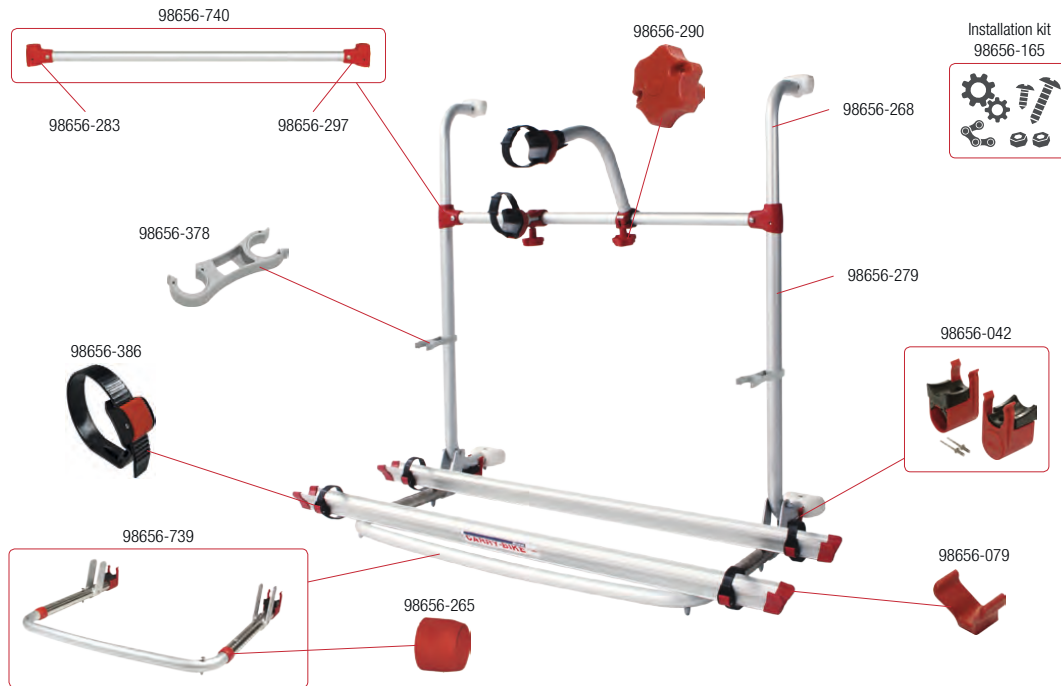

CARRY-BIKE PRO Autotrail

02093-98-