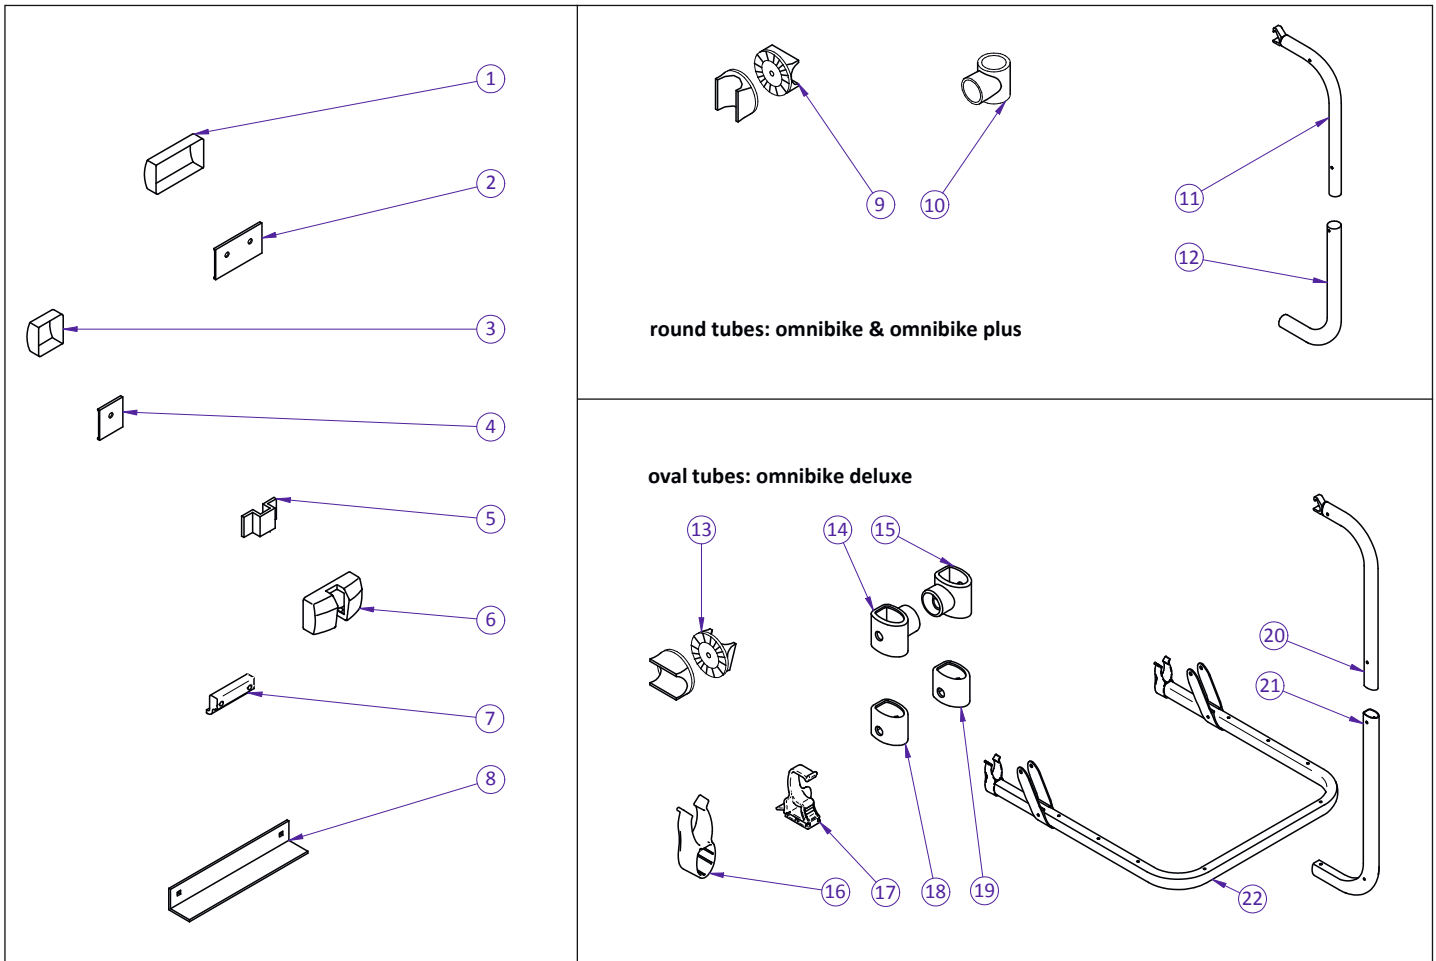

THULE® SWEDEN OMNI-BIKE plus - Deluxe - Universalteile

Pos.	Artikel-Nr. THULE	Bezeichnung	Artikel-Nr. CAMPING-PROFI
1	1500601983	Cover Opposite Plate Medium	9991016
2	1500600135	Alu Opposite Plate 8 cm	9991037
3	1500601984	Cover Opposite Plate Small	9991017
4	1500600134	Alu Opposite Plate 4 cm	9991036
5	1500600438	Carry-All Suspension Bow	9991042
6	1500601991	Cover Opposite Plate Medium With Hole	9991025
7	308147	Adapter für HOBBY bis 2003	92982
8	1500600434	Angle Support Normal	9991038
8	1500600435	Angle Support Twin	9991039
8	1500600436	Angle Support Lift	9991040
8	1500600437	Angle Support Deluxe	9991041
8	1500600446	Fixation Kit Omnibike Hobby	9992906
8	1500601518	Angle Support Ducato	9992896
9	1500601990	Omnibike SV Saddle Washer (Round Fit, 1x)	9991024
10	1500601987	T-Piece Omnibike+	9991020
11	1500602002	Omnibike 2 Bikes Arm (1x)	9994127
11	1500601732	Omnibike 3 Bikes Arm (1x)	9994128
11	1500602017	Omnibike Sv 3 Or 4 Bikes Arms + Crossbar	9994129
12	1500600450	Omnibike 2/3 Bikes Body (1x)	9994131
12	1500600500	Omnibike Sv 2 Bikes Body (1x)	9994132
12	1500601715	Omnibike Sv 3 Or 4 Bikes Body (1x)	9994133
13	1500601996	Saddle Washer OB 2002	9991030
14	1500601994	LH Conn.Cross Tube OB 2002	9991028
15	1500601995	RH Conn.Cross Tube OB 2002	9991029
16	1500601992	Endcap Bikecarrier Support OB 2002	9991026
17	1500601993	Rackholder OB 2002	9991027
18	1500601997	LH Connection Piece Oval 42/37	9991031
19	1500601998	RH Connection Piece Oval 42/37	9991032
20	1500600462	Base Frame Arm Omnibike DI V02	9991064
20	1500602003	Base Frame Arm Omnibike DI V02 SV	9991066
21	1500600463	Base Frame Base Omnibike DI V02	9991065
21	1500602004	Base Frame Base Omnibike DI V02 SV	9991067
22	1500602376	Omnibike Deluxe Platform Without Rails	9994134