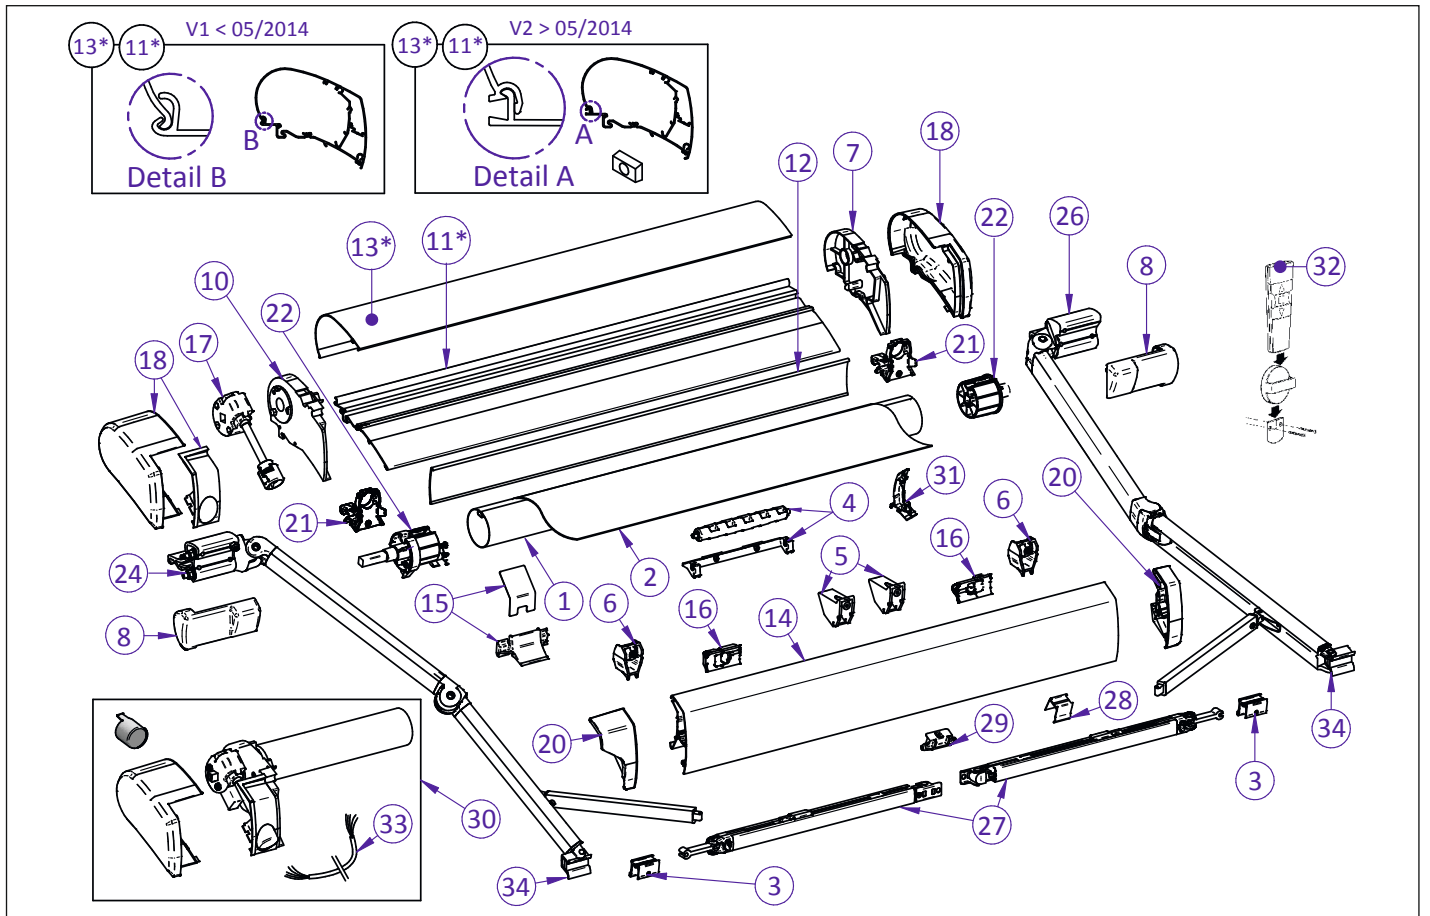

THULE® SWEDEN Omnistor 9200

Pos.	Artikel-Nr. THULE	Bezeichnung	Artikel-Nr. CAMPING-PROFI
	1500602433	FABRIC 5.00 M 9200 31	9912336
	1500602434	FABRIC 5.00 M 9200 32	9912337
	1500602435	FABRIC 5.50 M 9200 03	9912338
	1500602436	FABRIC 5.50 M 9200 04	9912339
	1500602437	FABRIC 5.50 M 9200 22	9912340
	1500602438	FABRIC 5.50 M 9200 31	9912341
	1500602439	FABRIC 5.50 M 9200 32	9912342
	1500602440	FABRIC 6.00 M 9200 03	9912343
	1500602441	FABRIC 6.00 M 9200 04	9912344
	1500602442	FABRIC 6.00 M 9200 22	9912345
	1500602443	FABRIC 6.00 M 9200 31	9912346
	1500602444	FABRIC 6.00 M 9200 32	9912347
3	1500601602	LH & RH CONNECTION SUPPORT ARM	9911782
4	1500602445	CENTER SUPPORT ROLLER TUBE 9200	9912348
5	1500602446	GLIDING ANGLE LEAD RAIL 9200	9912349
6	1500602447	INSERT LEAD RAIL 9200 2PC	9912350
7	1500602448	RH ENDPATE ASSY 9200	9912351
8	1500602449	LH + RH COVER SUPPORT SPRING ARM 9200	9912352
10	1500602450	LH ENDPATE ASSY 9200	9912353
11V1	1500602451	BACK HOUSING 9200 4.00 M V1	9912354
	1500602452	BACK HOUSING 9200 4.50 M V1	9912355
	1500602453	BACK HOUSING 9200 5.00 M V1	9912356
	1500602454	BACK HOUSING 9200 5.50 M V1	9912357
	1500602455	BACK HOUSING 9200 6.00 M V1	9912358
11V2	1500602812	BACK HOUSING 9200 4.00 M V2	9912824
	1500602813	BACK HOUSING 9200 4.50 M V2	9912825
	1500602814	BACK HOUSING 9200 5.00 M V2	9912826
	1500602815	BACK HOUSING 9200 5.50 M V2	9912827
	1500602816	BACK HOUSING 9200 6.00 M V2	9912828
12	1500602456	SUPPORT ROLLER TUBE 9200 4.00 M	9912359
	1500602457	SUPPORT ROLLER TUBE 9200 4.50 M	9912360
	1500602458	SUPPORT ROLLER TUBE 9200 5.00 M	9912361
	1500602459	SUPPORT ROLLER TUBE 9200 5.50 M	9912362
	1500602460	SUPPORT ROLLER TUBE 9200 6.00 M	9912363
13V1	1500602461	COVER HOUSING 9200 4.00 M WHITE V1	9912364
	1500602462	COVER HOUSING 9200 4.50 M WHITE V1	9912365
	1500602463	COVER HOUSING 9200 5.00 M WHITE V1	9912366
	1500602464	COVER HOUSING 9200 5.50 M WHITE V1	9912367
	1500602465	COVER HOUSING 9200 6.00 M WHITE V1	9912368
	1500602466	COVER HOUSING 9200 4.00 M ANO V1	9912369
	1500602467	COVER HOUSING 9200 4.50 M ANO V1	9912370
	1500602468	COVER HOUSING 9200 5.00 M ANO V1	9912371
	1500602469	COVER HOUSING 9200 5.50 M ANO V1	9912372
	1500602470	COVER HOUSING 9200 6.00 M ANO V1	9912373
	1500602471	COVER HOUSING 9200 4.00 M CREAM V1	9912829
	1500602472	COVER HOUSING 9200 4.50 M CREAM V1	9912830
	1500602473	COVER HOUSING 9200 5.00 M CREAM V1	9912831
	1500602474	COVER HOUSING 9200 5.50 M CREAM V1	9912832
	1500602475	COVER HOUSING 9200 6.00 M CREAM V1	9912833
13V2	1500602817	COVER HOUSING 9200 4.00 M WHITE V2	9912834
	1500602818	COVER HOUSING 9200 4.50 M WHITE V2	9912835
	1500602819	COVER HOUSING 9200 5.00 M WHITE V2	9912836