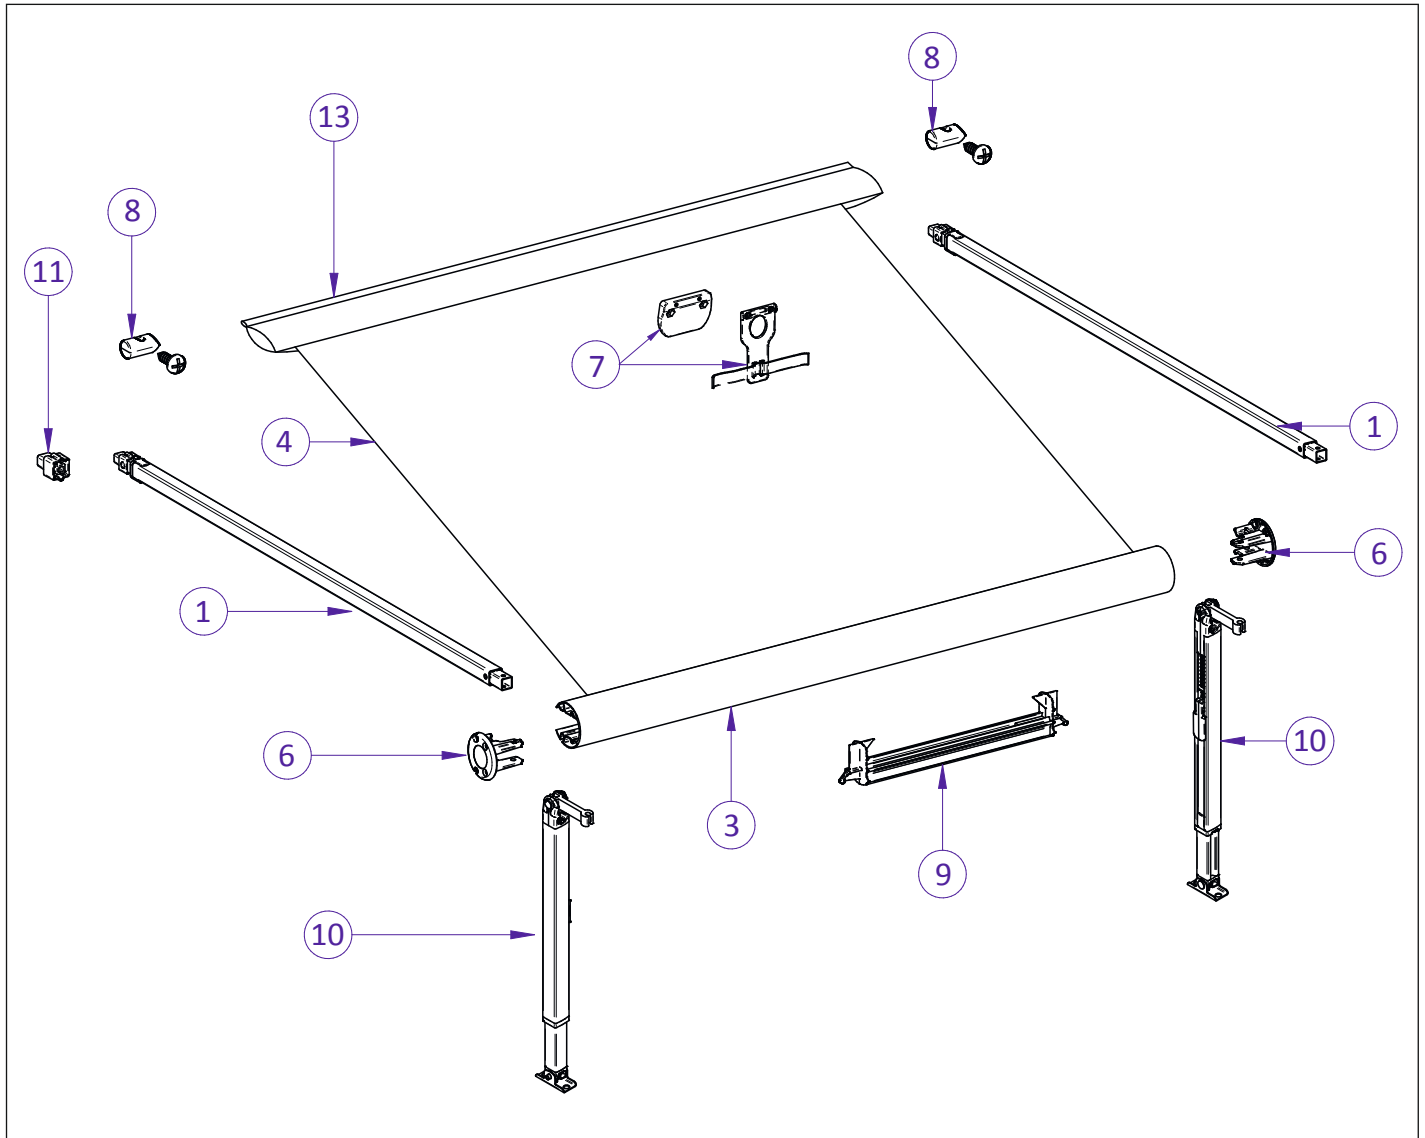

Pos.	Artikel-Nr. THULE	Bezeichnung	Artikel-Nr. CAMPING-PROFI
1	1500602184	RAFTER ARM ASSY 2.30/2.60 M	9911967
	1500602185	RAFTER ARM ASSY 3.00/4.50 M	9911968
3	1500601808	ROLLER TUBE CAR STYLE - 2.30 M	9910166
	1500601737	ROLLER TUBE CAR STYLE - 2.60 M	9910167
	1500600046	ROLLER TUBE CAR STYLE - 3.00 M	9910168
	1500601809	ROLLER TUBE CAR STYLE - 3.50 M	9910169
	1500601810	ROLLER TUBE CAR STYLE - 4.00 M	9910170
	1500601470	ROLLER TUBE CAR STYLE - 4.50 M	9910171
4	1500600062	FABRIC 2.30 M CAR STYLE 03 BL SK	9910175
	1500600063	FABRIC 2.30 M CAR STYLE 04 AL GR	9910176
	1500600064	FABRIC 2.60 M CAR STYLE 03 BL SK	9910177
	1500600065	FABRIC 2.60 M CAR STYLE 04 AL GR	9910178
	1500600066	FABRIC 3.00 M CAR STYLE 03 BL SK	9910179
	1500600067	FABRIC 3.00 M CAR STYLE 04 AL GR	9910180
	1500600069	FABRIC 3.50 M CAR STYLE 03 BL SK	9910181
	1500600070	FABRIC 3.50 M CAR STYLE 04 AL GR	9910182

Pos.	Artikel-Nr. THULE	Bezeichnung	Artikel-Nr. CAMPING-PROFI
	1500600071	FABRIC 4.00 M CAR STYLE 03 BL SK	9910183
	1500600072	FABRIC 4.00 M CAR STYLE 04 AL GR	9910184
	1500600073	FABRIC 4.50 M CAR STYLE 03 BL SK	9910185
	1500600074	FABRIC 4.50 M CAR STYLE 04 AL GR	9910186
5	308240	TENSION RFT 2.30 M CAR STYLE	16600
6	1500601173	L+R ENDCAP ROLL.TUBE CAR STYLE	9910975
7	1500601174	TENSION ARM GUARD CAR STYLE 2PCS	9910689
8	1500601177	CARAVAN RAIL BLOCKER SET	9910978
9	1500601193	COUNT.PCE R.TUBE CAR STYLE 2.30/3.00 M	9910980
	1500601811	COUNT PCE R.TUBE CAR STYLE 2.60 M	9910981
	1500601194	COUNT.PCE R.TUBE CAR STYLE 3.50 M	9910982
	1500601195	COUNT.PCE R.TUBE CAR STYLE 4.00 M	9910983
	1500601812	COUNT.PCE R.TUBE CAR STYLE 4.50 M	9910984
10	1500602182	SUPPORT ARM 2.30/2.60 M	9911969
	1500602183	SUPPORT ARM 3.00/4.50 M	9911028
11	1500602810	TOP CAP RAFTER CAR.STYLE - 2 PCS	9912860