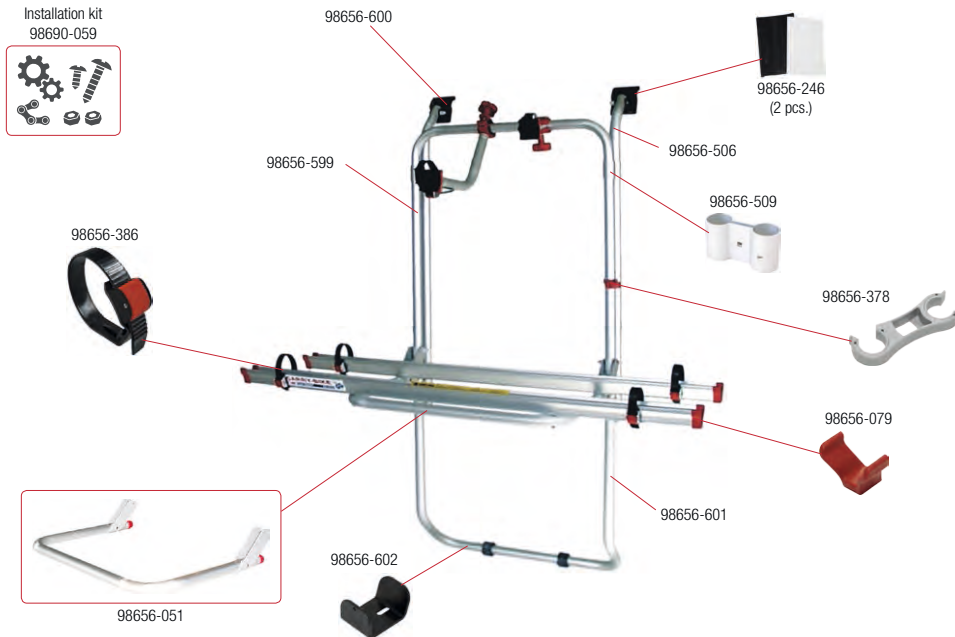

CARRY-BIKE Ford Transit

02093M01-