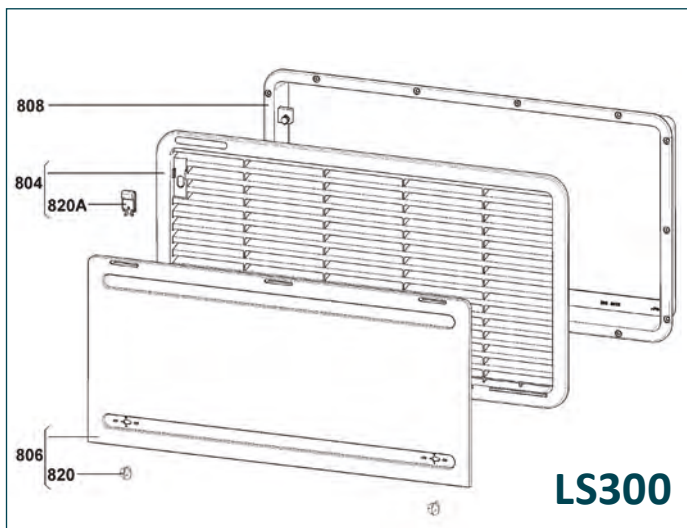

Dometic Lüftungsgitter

Pos.	Artikel-Nr. DOMETIC	Bezeichnung	Artikel-Nr. CAMPING-PROFI
LS100			
802	241 39 53-26/2	Lüftungsgitter oben, Beige	9950940
802	241 39 51-31/6	Lüftungsgitter oben, Weiß	9950941
802	241 39 53-28/8	Lüftungsgitter oben, Fiat Bianco	9950942
802	241 39 53-32/0	Lüftungsgitter oben, Grau NCS7000	9950943
805	295 21 05-00/1	Winterabdeckung oben, Beige	9950944
805	295 21 05-01/9	Winterabdeckung oben, Weiß	9950945
807	295 17 71-80/3	Rahmen oben, Natur	9950946
810	295 17 67-00/9	Einsatz Abgasführung, Beige	9950041
810	295 17 67-01/7	Einsatz Abgasführung, Weiß	9951862
810	295 17 67-03/3	Einsatz Abgasführung, Fiat Bianco	9950947
810	295 17 67-12/4	Einsatz Abgasführung, Grau NCS 7000	9950948
820	295 17 66-00/1	Verschlussknebel Beige 1 St.	9950949
820	295 17 66-98/5	Verschlussknebel Beige 50 St.	9950950
820	295 17 66-01/9	Verschlussknebel Weiß 1 St.	9950951
820	295 17 66-99/3	Verschlussknebel Weiß 50 St.	50914
820A	295 17 66-30/8	Schieber Lüftungsgitter, Beige 1 St.	9950952
820A	295 17 66-88/6	Schieber Lüftungsgitter, Beige 50 St.	9950953
820A	295 17 66-31/6	Schieber Lüftungsgitter, Weiß 1 St.	9971709
820A	295 17 66-89/4	Schieber Lüftungsgitter, Weiß 50 St.	9950954
820A	295 17 66-33/2	Schieber Lüftungsgitter, Fiat Bianco 1 St.	9950955
820A	295 17 66-86/0	Schieber Lüftungsgitter, Fiat Bianco 50 St.	9950956
820A	295 17 66-42/3	Schieber Lüftungsgitter, Grau NCS 7000 1 St.	9950957
820A	295 17 66-84/5	Schieber Lüftungsgitter, Grau NCS 7000 50 St.	9950958
852	241 39 52-31/4	Lüftungsgitter oben kpl. Beige	9950959
852	241 39 52-32/2	Lüftungsgitter oben kpl. Weiß	9950960
852	241 39 52-34/8	Lüftungsgitter oben kpl. Fiat Bianco	9950961
852	241 39 52-30/6	Lüftungsgitter oben kpl. Grau NCS 7000	9950962
LS200			
804	241 39 54-70/8	Lüftungsgitter unten, Beige	9950963
804	241 39 54-71/6	Lüftungsgitter unten, Weiß	9950964
804	241 39 54-75/7	Lüftungsgitter unten, Fiat Bianco	9950965
804	241 39 54-72/4	Lüftungsgitter unten, Grau NCS 7000	9950966
806	295 21 05-10/0	Winterabdeckung unten, Beige	9950967
806	295 21 05-11/8	Winterabdeckung unten, Weiß	9950039
808	295 17 71-60/5	Rahmen unten, Weiß	9950968
820	295 17 66-00/1	Verschlussknebel Beige 1 St.	9950969
820	295 17 66-98/5	Verschlussknebel Beige 50 St.	9950970
820	295 17 66-01/9	Verschlussknebel Weiß 1 St.	9950971
820	295 17 66-99/3	Verschlussknebel Weiß 50 St.	50914
820A	295 17 66-30/8	Schieber Lüftungsgitter, Beige 1 St.	9950972
820A	295 17 66-88/6	Schieber Lüftungsgitter, Beige 50 St.	9950973
820A	295 17 66-31/6	Schieber Lüftungsgitter, Weiß 1 St.	9971709
820A	295 17 66-89/4	Schieber Lüftungsgitter, Weiß 50 St.	9950974
820A	295 17 66-33/2	Schieber Lüftungsgitter, Fiat Bianco 1 St.	9950975
820A	295 17 66-86/0	Schieber Lüftungsgitter, Fiat Bianco 50 St.	9950976
820A	295 17 66-42/3	Schieber Lüftungsgitter, Grau NCS 7000 1 St.	9950977
820A	295 17 66-84/5	Schieber Lüftungsgitter, Grau NCS 7000 50 St.	9950978
LS300			
804	241 32 07-82/6	Lüftungsgitter Grau NCS 7000	9950979
804	241 32 07-83/4	Lüftungsgitter Grau RAL 7047	9950980
804	241 32 07-93/3	Lüftungsgitter Creme RAL 9001	9950981
804	241 32 07-89/1	Lüftungsgitter Fiat Bianco	9950982
804	241 32 07-91/7	Lüftungsgitter Weiß Fiat 249	9950983
804	241 32 07-90/9	Lüftungsgitter Grau/Weiß RAL 9002	9950984
804	241 32 07-88/3	Lüftungsgitter Weiss	9950985
804	241 32 07-80/0	Lüftungsgitter Hellgrau NCS 2500	9950986
804	241 32 07-87/5	Lüftungsgitter Beige	9950448
806	241 32 05-04/4	Winterabdeckung Grau NCS 7000	9950456
806	241 32 05-05/1	Winterabdeckung Grau RAL 7047	9950987
806	241 32 05-02/8	Winterabdeckung Fiat Bianco	9950988
806	241 32 05-18/4	Winterabdeckung Weiß Fiat 249	9950989
806	241 32 05-17/6	Winterabdeckung Grau/Weiß RAL 9002	9950990
806	241 32 05-01/0	Winterabdeckung Weiß	9951532
806	241 32 05-03/6	Winterabdeckung Hellgrau NCS 2500	9950991
806	241 32 05-00/2	Winterabdeckung Beige	9950992
808	293 30 78-61/6	Rahmen Weiß	9950993
820	295 17 66-12/6	Verschlussknebel Grau NCS 7000 1 St.	9950994
820	295 17 66-94/4	Verschlussknebel Grau NCS 7000 50 St.	9950995
820	295 17 66-09/2	Verschlussknebel Grau RAL 7047 1 St.	9950996
820	295 17 66-03/5	Verschlussknebel Fiat Bianco 1 St.	9950997
820	295 17 66-96/9	Verschlussknebel Fiat Bianco 50 St.	9950998
820	295 17 66-20/9	Verschlussknebel Weiß Fiat 249 1 St.	9950999
820	295 17 66-19/1	Verschlussknebel Grau/Weiß RAL 9002 1 St.	9951064
820	295 17 66-01/9	Verschlussknebel Weiß 1 St.	9951096
820	295 17 66-99/3	Verschlussknebel Weiß 50 St.	50914
820	295 17 66-06/8	Verschlussknebel Hellgrau NCS 2500 1 St.	9951097
820	295 17 66-95/1	Verschlussknebel Hellgrau NCS 2500 50 St.	9951100
820	295 17 66-00/1	Verschlussknebel Beige 1 St.	9951101
820	295 17 66-98/5	Verschlussknebel Beige 50 St.	9951121
820A	295 17 66-42/3	Schieber Lüftungsgitter Grau NCS 7000 1 St.	9951122
820A	295 17 66-84/5	Schieber Lüftungsgitter Grau NCS 7000 50 St.	9951123
820A	295 17 66-51/4	Schieber Lüftungsgitter Creme RAL 9001 1 St.	9951124
820A	295 17 66-39/9	Schieber Lüftungsgitter Grau RAL 7047 1 St.	9951158
820A	295 17 66-33/2	Schieber Lüftungsgitter Fiat Bianco 1 St.	9951159