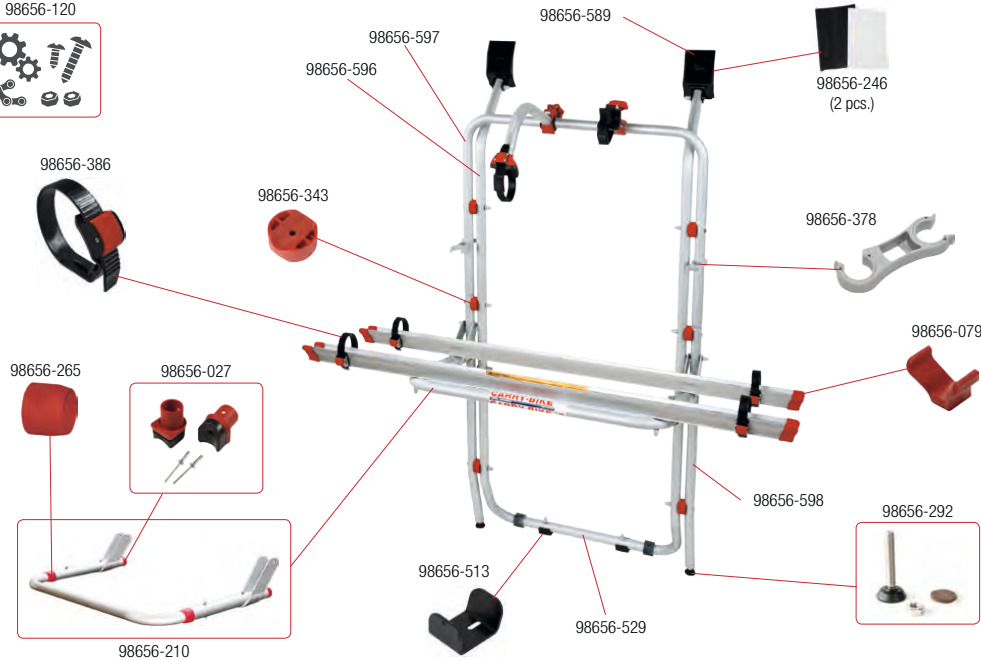

CARRY-BIKE Vivaro / Trafic

02093-72-

Installation kit
98656-120