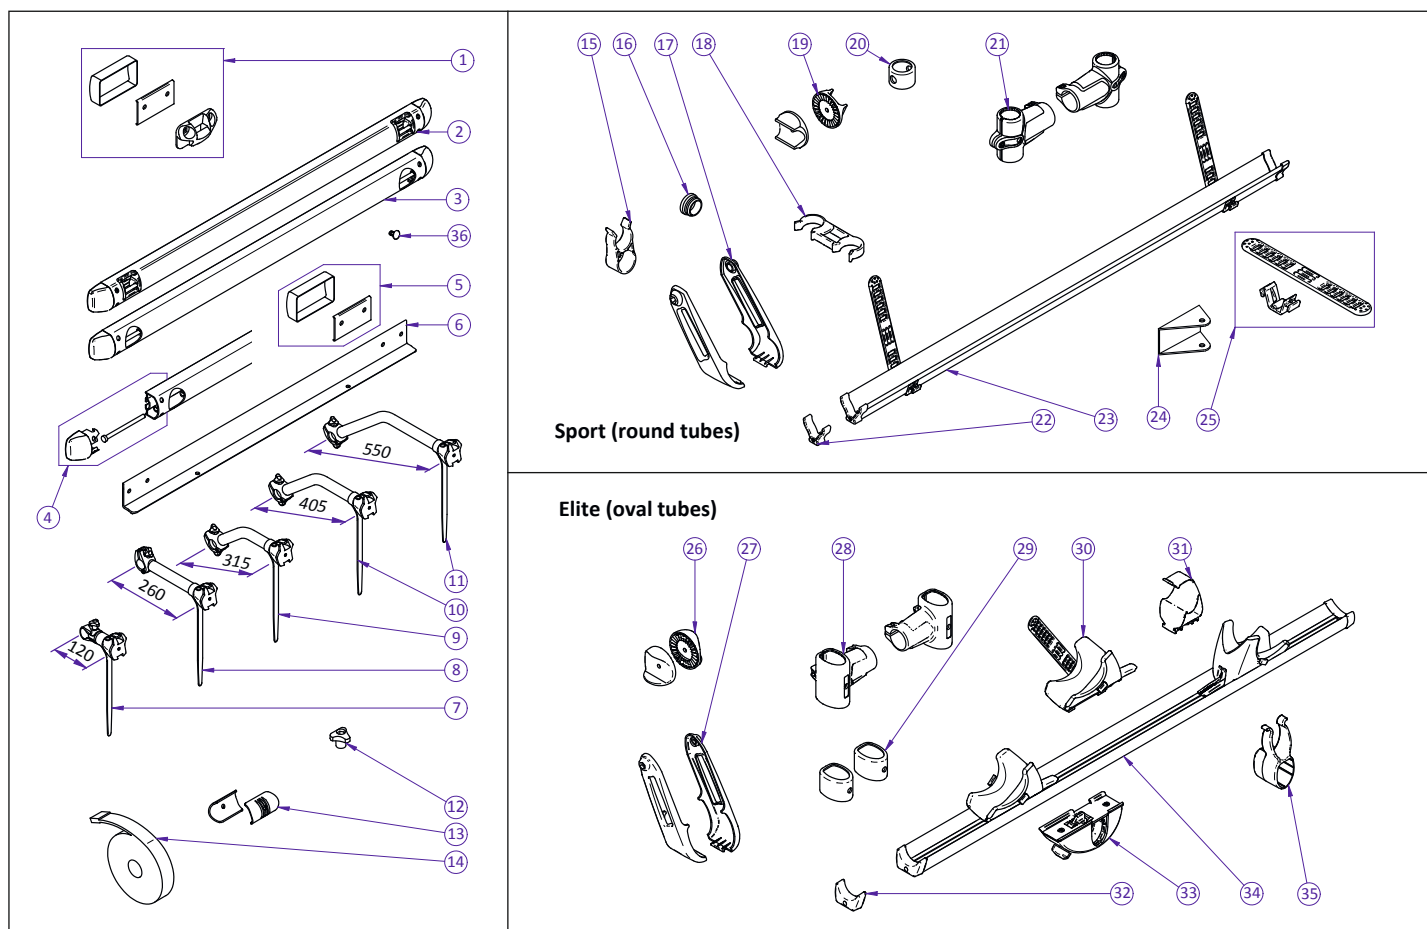

THULE® Sport & Elite - Universalteile

Pos.	Artikel-Nr. THULE	Bezeichnung	Artikel-Nr. CAMPING-PROFI
1	1500600548	Sport/Elite Upper Fixation Kit (2x)	9992944
2	309828	Top Mounting Rail	93119
3	306946	Bottom Mounting Rail	9991726
3	308954	Bottom Mounting Rail Blind	93172
4	1500600549	Sport/Elite Cap Mounting Profile + Bolt (2x)	9992945
5	1500602360	Lower Fixation Kit Inside (2x)	9991738
6	1500600434	Angle Support Rail Normal	9991038
6	1500600436	Angle Support Rail Lift	9991040
6	1500601518	Angle Support Rail Ducato	9992896
7	308184	Sport/Elite Bike Holder #1 (14 cm)	92494
8	308185	Sport/Elite Bike Holder #2 (28 cm)	92495
9	308188	Sport/Elite Bike Holder #2/3 (33 cm)	9993024
10	308186	Sport/Elite Bike Holder #3 (42 cm)	92496
11	308187	Sport/Elite Bike Holder #4 (56 cm)	92497
12	1500602020	Knob with Nut	9991536
13	1500600550	Shells 30/34 For Bike Holders (10x)	9992946
14	1500601970	Strap 15 mm blue L=2,0 m	9992857
15	1500601361	Sport Rackclip	9994062
16	1500601988	Tube Plug Black Dia 34	9991022
17	1500600531	Sport Hinge Covers	9992930
18	1500601360	Sport Platform Holder (2x)	9993922
19	1500600544	Sport Serrated Pieces	9992940
20	1500601989	Connection Piece Dia. 34/30	9991023
21	1500600543	Sport T-Pieces	9992939
22	1500601356	Sport Endcap V-Rail (4x)	9991537
23	1500602704	Sport V-Rail Complete	9991538
24	1500601974	Foot Support Omnibike	9991006
25	1500601358	Sport Wheel Straps (6x)	9991154
26	1500600546	Elite Serrated Pieces	9992942
27	1500600566	Elite Hinge Covers	9992956
28	1500600547	Elite T-Pieces	9992943
29	1500600545	Elite Connection Pieces (Tubes 48/42)	9992941
30	1500600551	Elite Wheel Holder	9992947
31	1500601999	Elite Platform Holder	9992856
32	1500600553	Elite End Cap Bike Rail (4x)	9992949
33	1500600552	Elite Railslider	9992948
34	1500600580	Elite Rail without Railsliders	9992960
34	1500600581	Elite Rail with Railsliders	9992961
35	1500602021	Elite Rack Clip	9992868
36	1500602405	Mounting Rail Security Pin (100x)	9991539