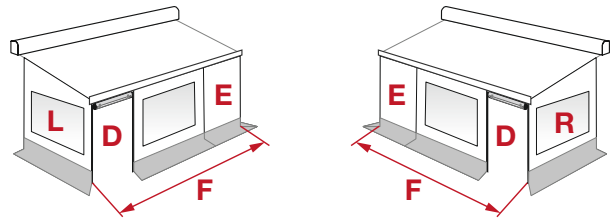

FIAMMA PRIVACY ROOM CS Light

Privacy Room CS Light Code	Description	Front Panel (F)	Front Panel (E) 50 cm	Front Panel (E) 100 cm	Front Panel (E) 140 cm	Side Panel Right (R)	Side Panel Left (L)	Door (D)
05815-01-	Privacy Room CS LIGHT 255	98655-779						
05815-02-	Privacy Room CS LIGHT 280	98655-780						
05815-03-	Privacy Room CS LIGHT 310	98655-781						
05815-04-	Privacy Room CS LIGHT 360	98655-782	06683-01-	06683A01-	06683B01-	98655-786	98655-785	98655-778
05815-05-	Privacy Room CS LIGHT 410	98655-783						
05815-06-	Privacy Room CS LIGHT 440	98655-784						
05815A01-	Privacy Room CS LIGHT 250 Van	98660-011				98660-013	98660-014	98660-015
05815A02-	Privacy Room CS LIGHT 270 Van	98660-012