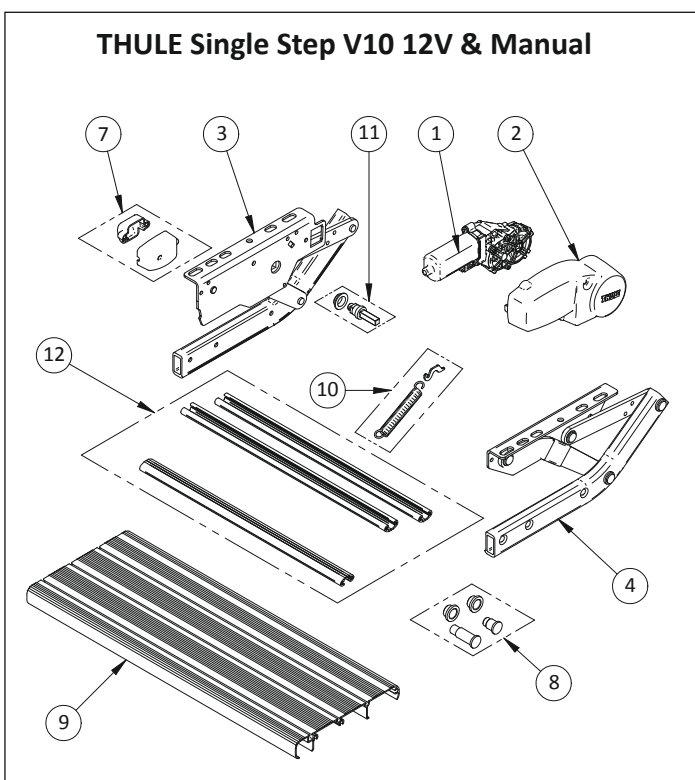

THULE® Single Step V10

THULE Single Step V10 12V & Manual