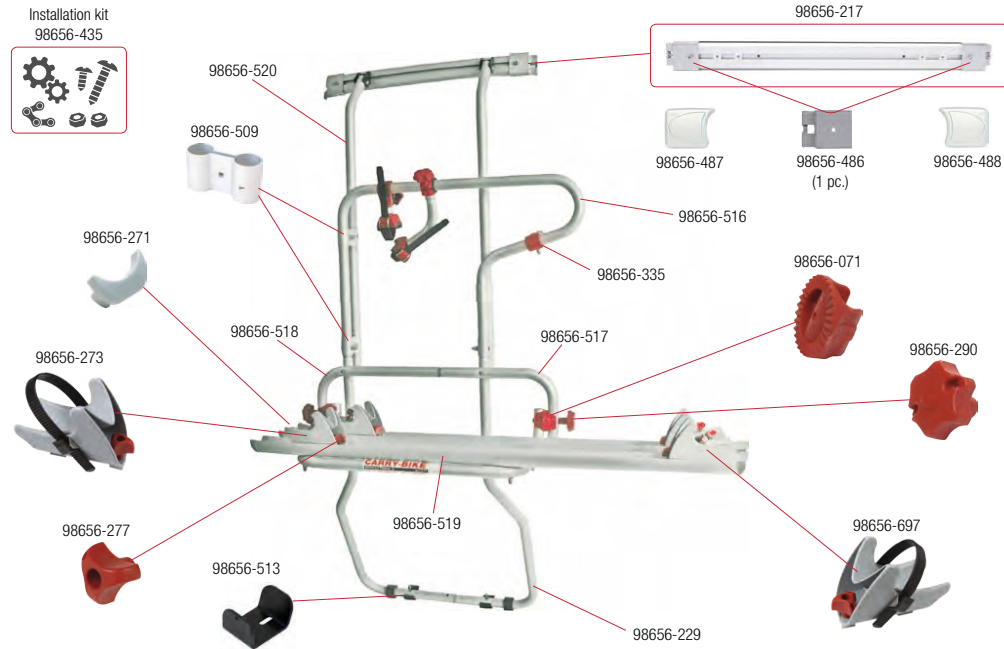

CARRY-BIKE Renault Trafic DL High Roof

02093-73-