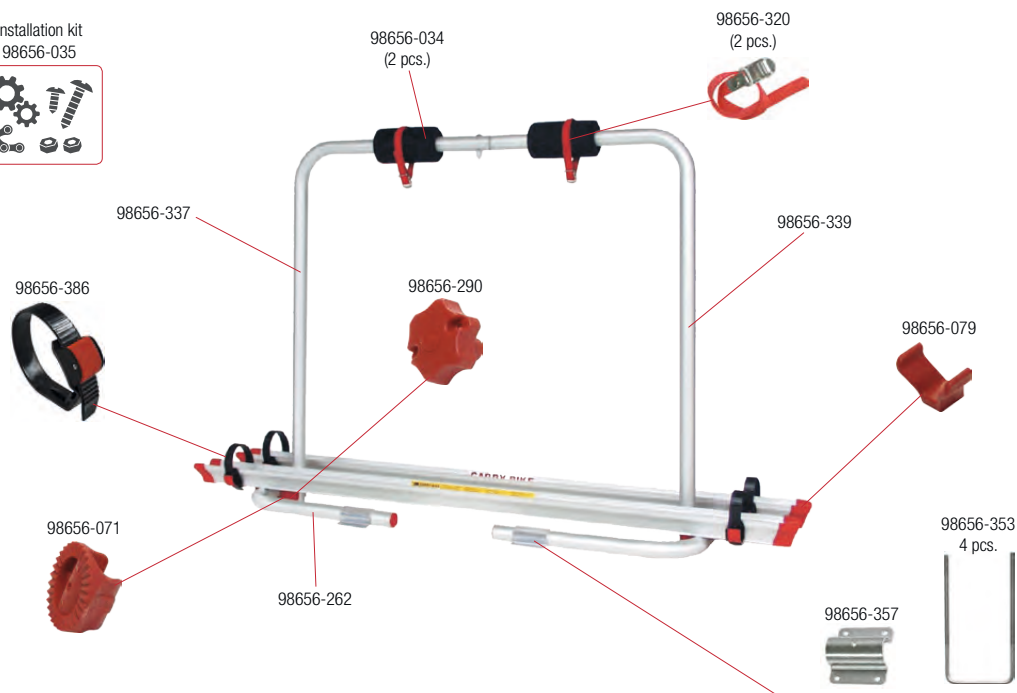

CARRY-BIKE Caravan XL A

02093-01A

Installation kit
98656-035

Artikel-Nr. FIAMMA	Bezeichnung	Artikel-Nr. CAMPING-PROFI
98656-034	Protection Pads - Puffer Kit 2 St.	92709
98656-035	Montagesatz CB Caravan XLA rot	9994100
98656-071	Zahnscheibe rot	9991225
98656-079	Schienenabdeckkappe rot	9991289
98656-111	Montagesatz CB CL Joint	9994093
98656-156	Kunststoffklemme ø 30 mm rot	9991180
98656-262	Schienenauflagebügel Caravan XLA	9991309
98656-290	Rändelschraube rot	92760
98656-320	Strip rot	92721

Artikel-Nr. FIAMMA	Bezeichnung	Artikel-Nr. CAMPING-PROFI
98656-337	Obere rechte Tragestruktur CB XLA	9991205
98656-339	Obere linke Tragestruktur CB XLA	9991206
98656-353	U-Bügel Kit M6 CB Caravan (4 St.)	9991191
98656-357	Befestigungsplatte L.70 CB XLA	9991190
98656-378	Rack Holder grau für Carry-Bike	92733
98656-386	Quick Safe	92715
98656-591	Auflagebügelkit CB Joint	9994095
98656-675	Kit Tragestruktur Joint	9991159
98656-676	Kit Röhrenstütze CB Joint	9994096