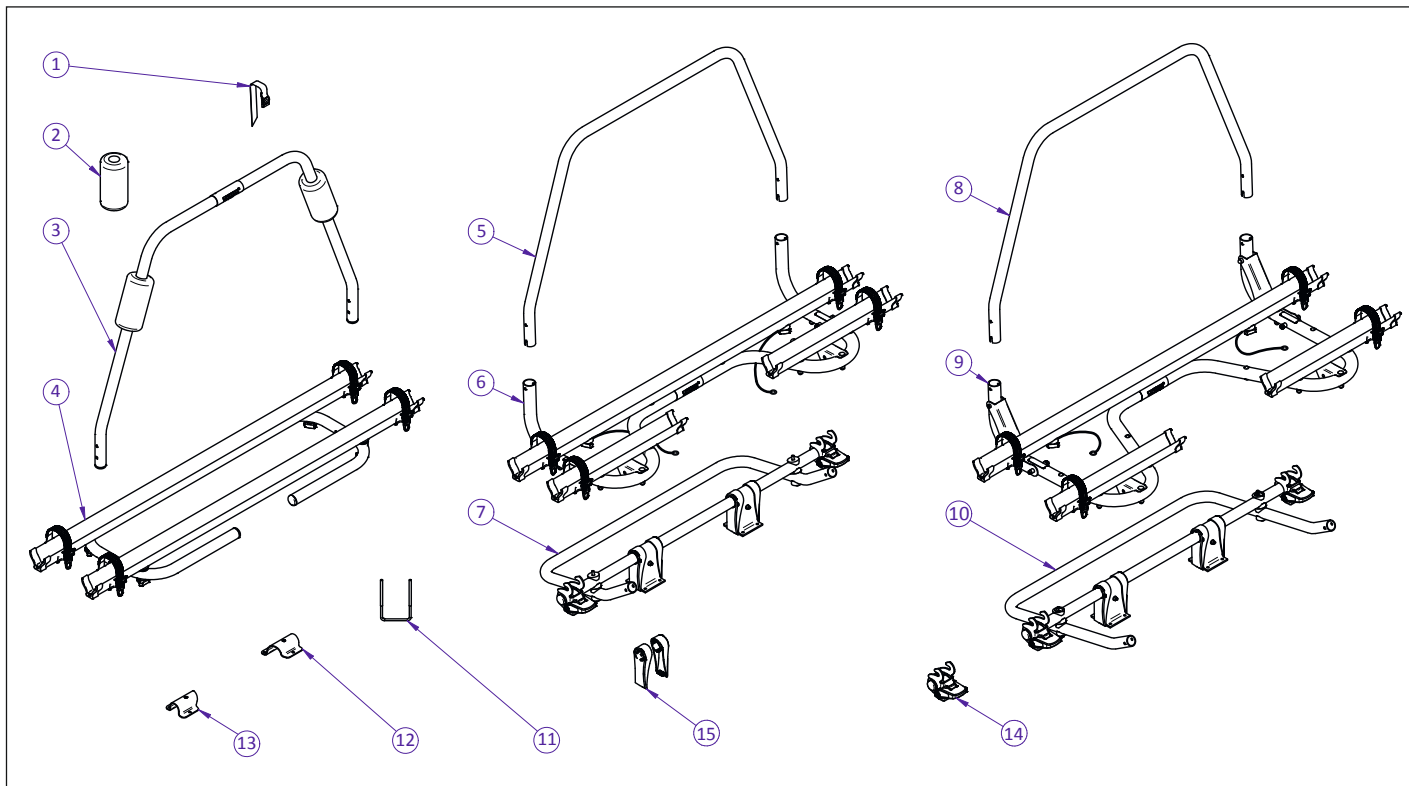

THULE® Caravan Light - Smart - Superb