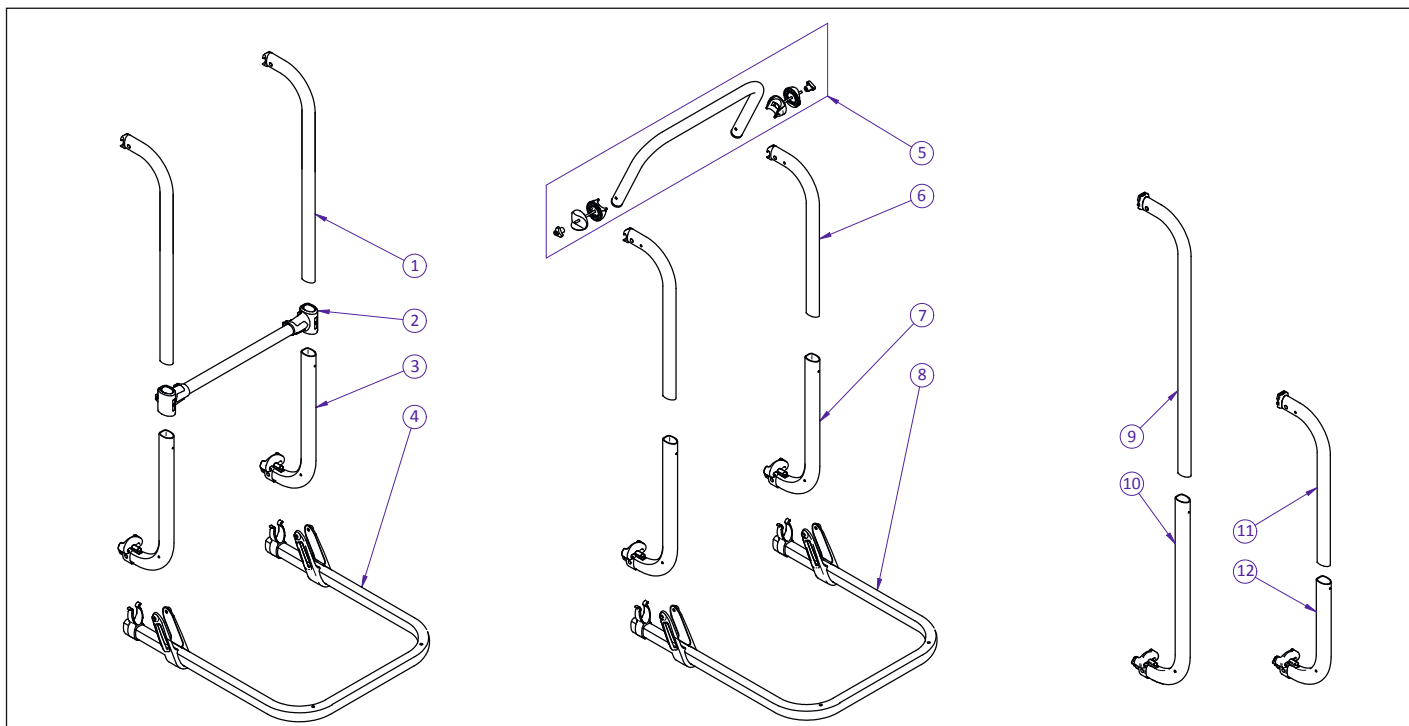

THULE® Elite LV - Elite SV - Elite FH - Elite HH

Pos.	Artikel-Nr. THULE	Bezeichnung	Artikel-Nr. CAMPING-PROFI
1	1500600563	Frame Arm Omnibike Elite (1x)	9992955
2	1500600577	Cross Bar Omnibike Elite	9992957
3	1500600578	Frame Body Omnibike Elite (1x)	9992958
4	1500602366	Elite Platform Without Rails	9994113
5	1500600582	Cross Bar Omnibike Elite SV	9992962
6	1500600583	Frame Arm Omnibike Elite SV (1x)	9992963

Pos.	Artikel-Nr. THULE	Bezeichnung	Artikel-Nr. CAMPING-PROFI
7	1500600584	Frame Body Omnibike Elite SV (1x)	9992964
8	1500602366	Elite Platform Without Rails	9994113
9	1500602367	Elite FH HH Arm (1x)	9994115
10	1500602368	Elite FH HH Body (1x)	9994116
11	1500602369	Elite FH SV Arm (1x)	9994117
12	1500602370	Elite FH SV Body (1x)	9994118