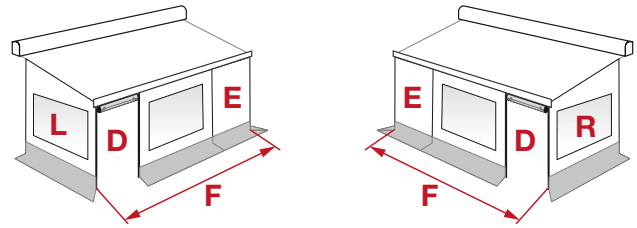

FIAMMA PRIVACY ROOM Light

Privacy Room Light Code	Description	Front Panel (F)	Front Panel (E) 50 cm	Front Panel (E) 100 cm	Front Panel (E) 150 cm	Side Panel Right (R)	Side Panel Left (L)	Door (D)
06097A01-	Privacy Room Light 300 Medium H.225/250	98655-781						
06097A02-	Privacy Room Light 350 Medium H.225/250	98655-782	06683-01-	06683A01-	06683C01-	98655-868	98655-867	98655-778
06097A03-	Privacy Room Light 400 Medium H.225/250	98655-783						
06097A04-	Privacy Room Light 450 Medium H.225/250	98655-871						
06097B01-	Privacy Room Light 300 Large H.251/280	98655-781						
06097B02-	Privacy Room Light 350 Large H.251/280	98655-782	06683-01-	06683A01-	06683C01-	98655-870	98655-869	98655-778
06097B03-	Privacy Room Light 400 Large H.251/280	98655-783						
06097B04-	Privacy Room Light 450 Large H.251/280	98655-871